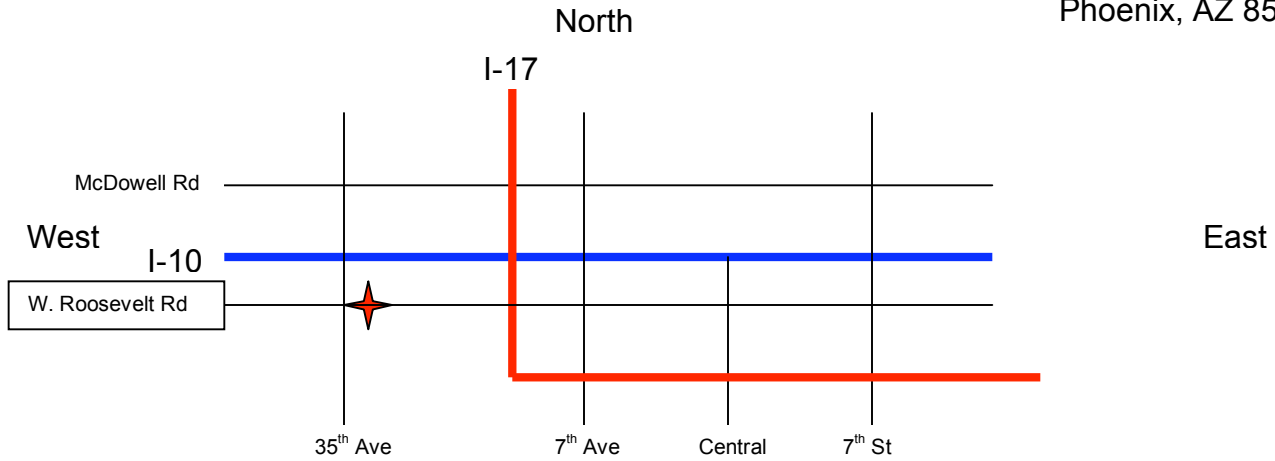

Baseball Venue

Carl Hayden High School

3333 W. Roosevelt St.
Phoenix, AZ 85009

South

- Take I-10 W to **35th Ave** (exit 141).
- Go **left** off the highway to head south on 35th Ave.
- Turn **left** onto West Roosevelt St.
- Carl Hayden High School is on the right side of Roosevelt.