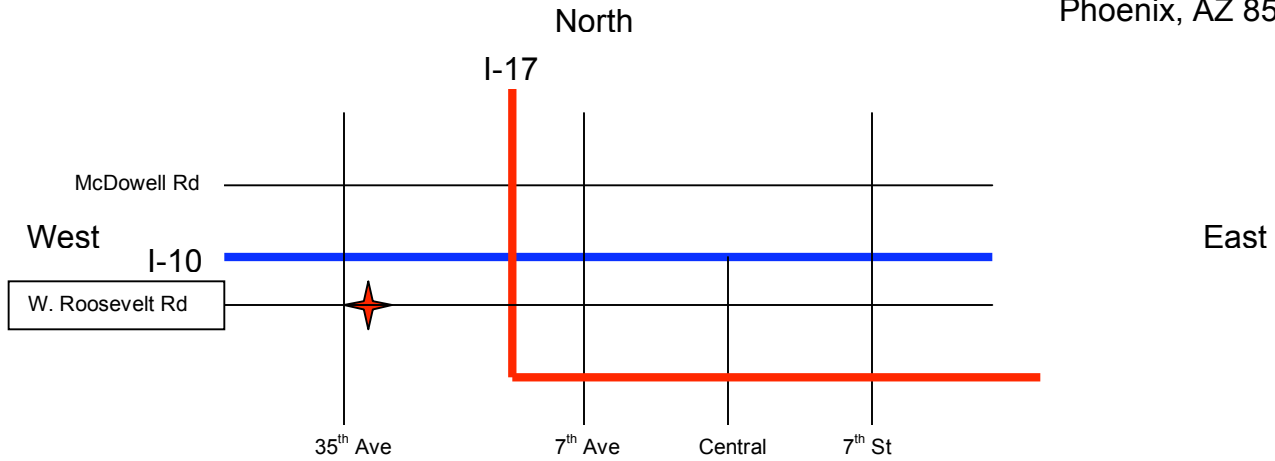

Arm Wrestling Venue

Carl Hayden High School

3333 W. Roosevelt St.
Phoenix, AZ 85009

- Take I-10 W to **35th Ave** (exit 141).
- Go **left** off the highway to head south on 35th Ave.
- Turn **left** onto West Roosevelt St.
- Carl Hayden High School is on the right side of Roosevelt.