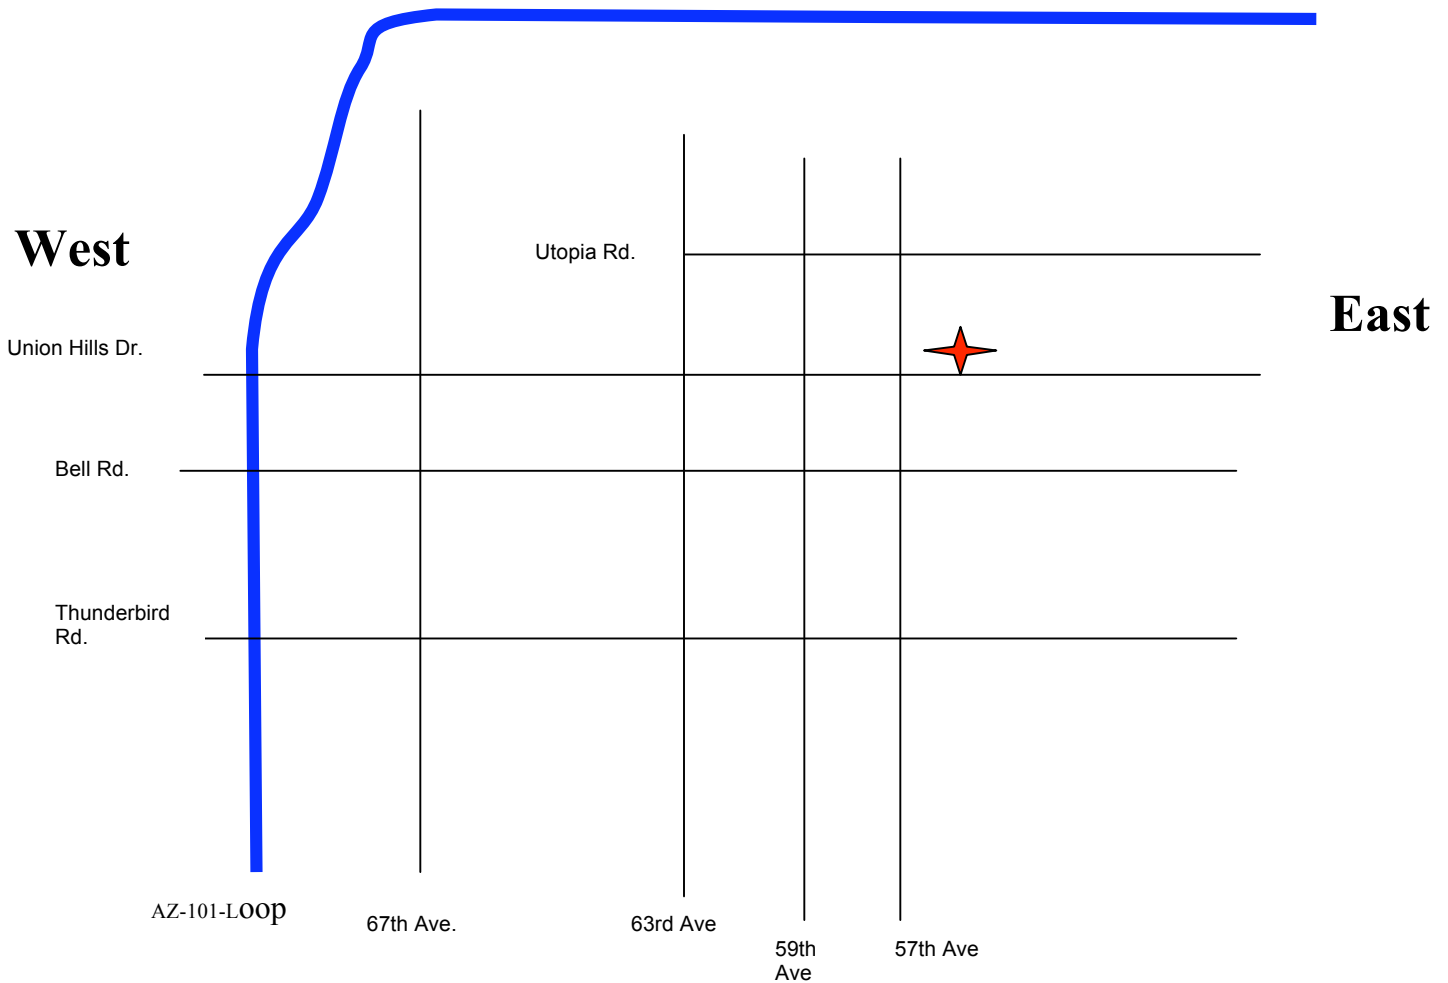

Wiffleball Venue

The Foothills Ball Field Complex

57th Ave. & Union Hills Dr.
Glendale, AZ 85301

North

- Take AZ Loop-101 N to **Union Hills Dr.**
- Turn **RIGHT** (east) on Union Hills Dr. to **59th Ave**
- Turn **Left** (north) on 59th Ave to **Utopia**
- Turn **Right** (east) on Utopia to **57th Ave**
- Turn **Right** on 57th Ave and continue south toward Union Hills Dr.
- Park will be on the **Left** hand side