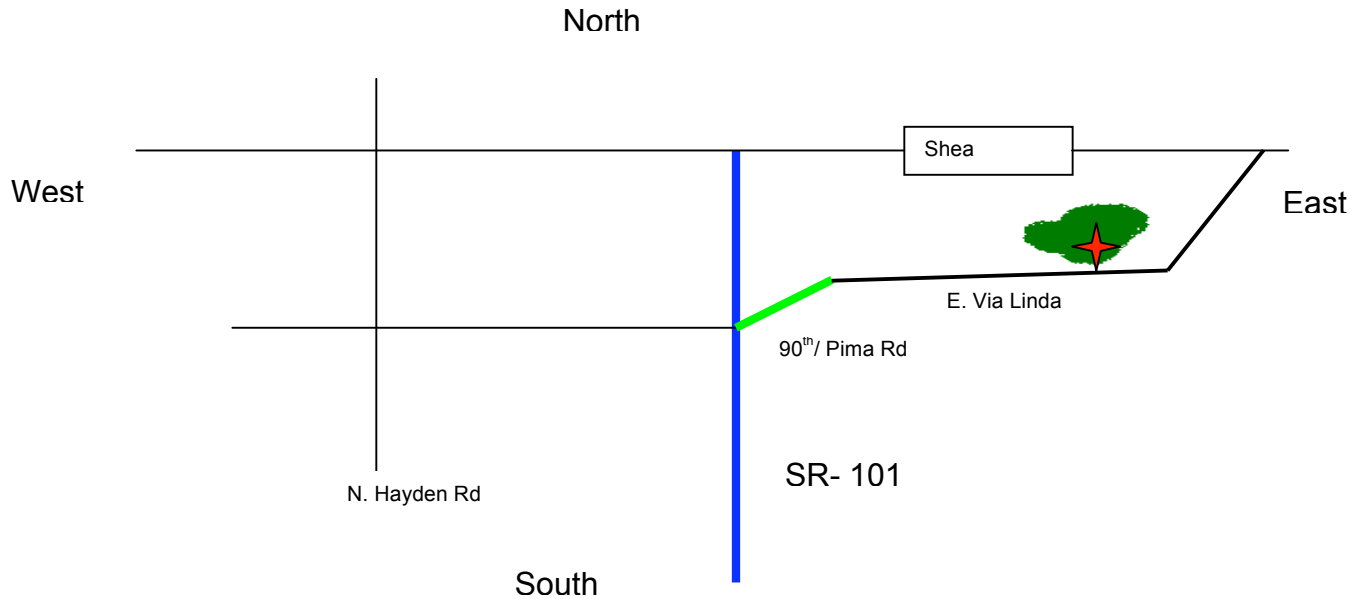

# pVolleyball Venue

## Scottsdale Ranch Park

10400 E. Via Linda  
Scottsdale, AZ 85258

- Take the 101 N to Exit 42 90<sup>th</sup>/ Pima
- Make a right on 90<sup>th</sup>/Pima Rd
- Make another right on E Via Linda
- Scottsdale Ranch Park is located on the left side on E. Via Linda Rd.