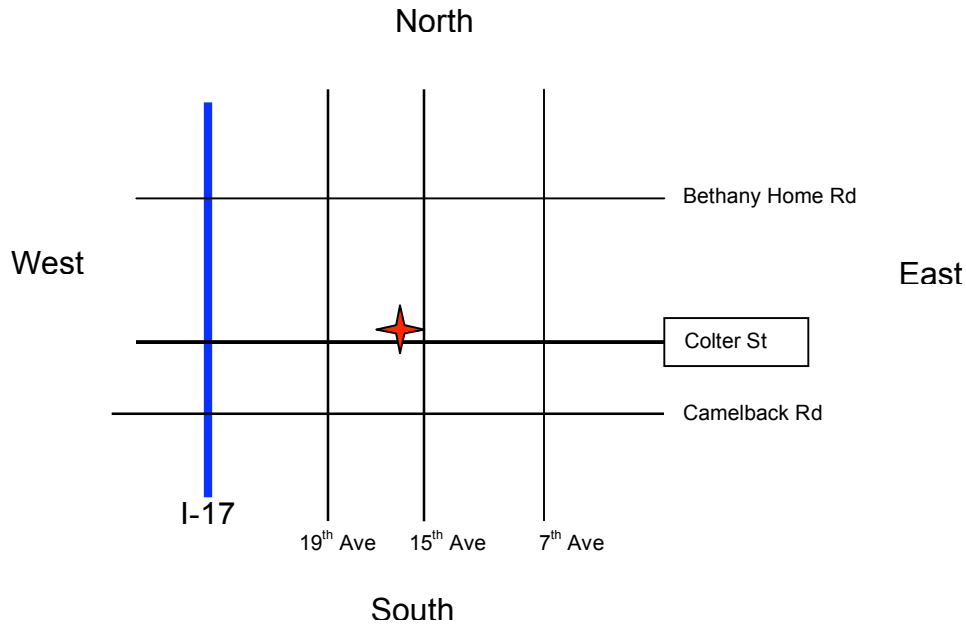

# Table Tennis Venue

## Arizona Recreation Center for the Handicapped

1550 W Colter St, Phoenix, AZ

- Take I-17 to Bethany Home Rd.
- Head **East** (right) on Bethany Home Rd. to 19<sup>th</sup> Ave.
- Head **South** (right) on 19<sup>th</sup> Ave
- Turn **East** (left) on Colter St
- AZ Recreation Center for the Handicapped is on the **North** side of Colter St. just before 15<sup>th</sup> Ave.