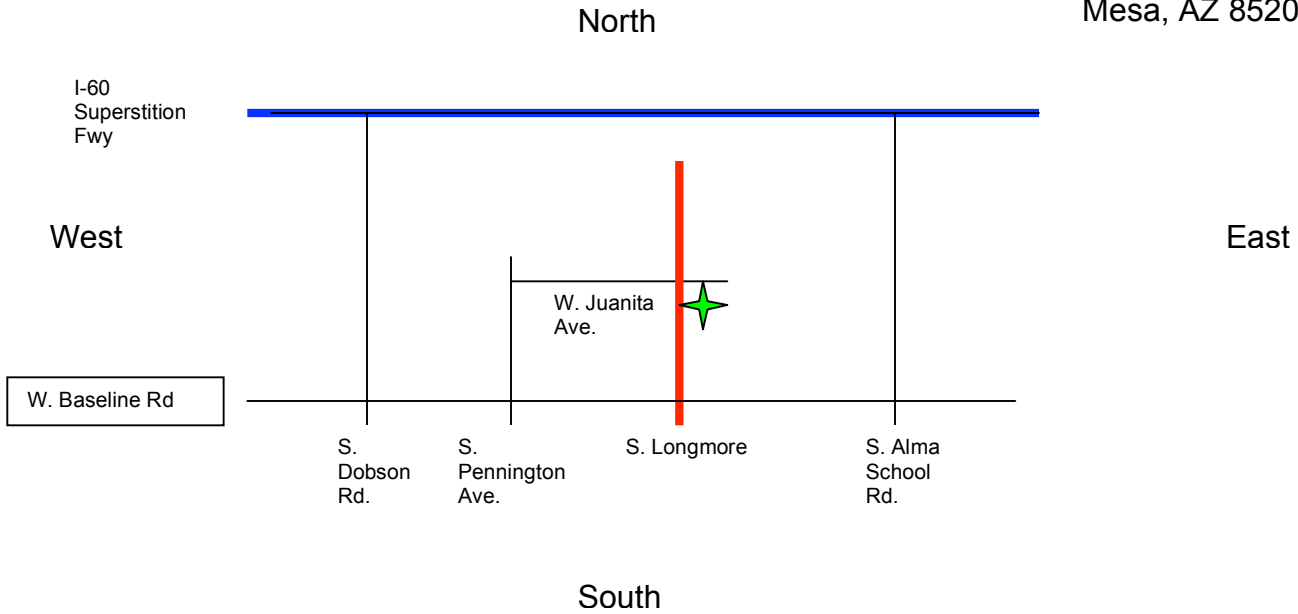

Synchronized Swimming Venue Rhodes Junior High Pool

1860 S. Longmore
Mesa, AZ 85202

- Take I-60 E to **S. Alma School Rd.** (exit 178 on right).
- Turn **left** on S. Alma School Rd.
- Turn **right** onto West Baseline Rd.
- Turn **right** onto S. Longmore.
- Rhodes Junior High Pool located on right at S. Longmore and W. Juanita intersection.