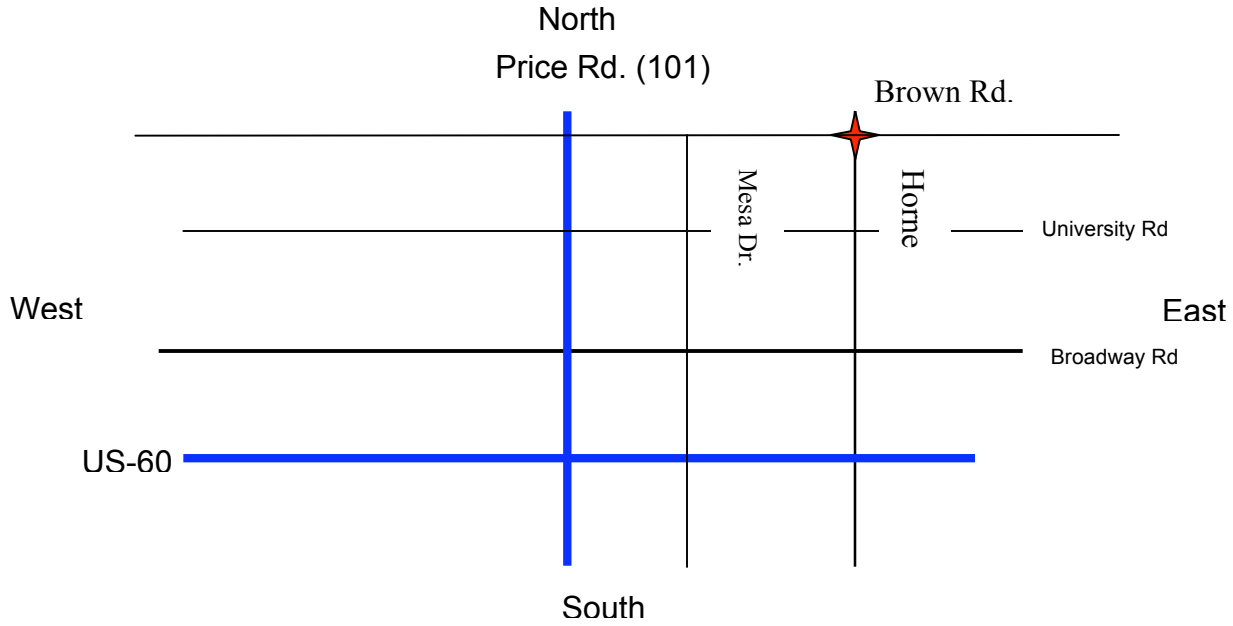

# Synchronized Swimming Venue

## Kino Pool

848 N. Horne, Mesa

- S. Price Dr.
- Turn Left on University Dr.
- Turn Left on N. Horne
- Arrive at 848 N. Horne, Mesa