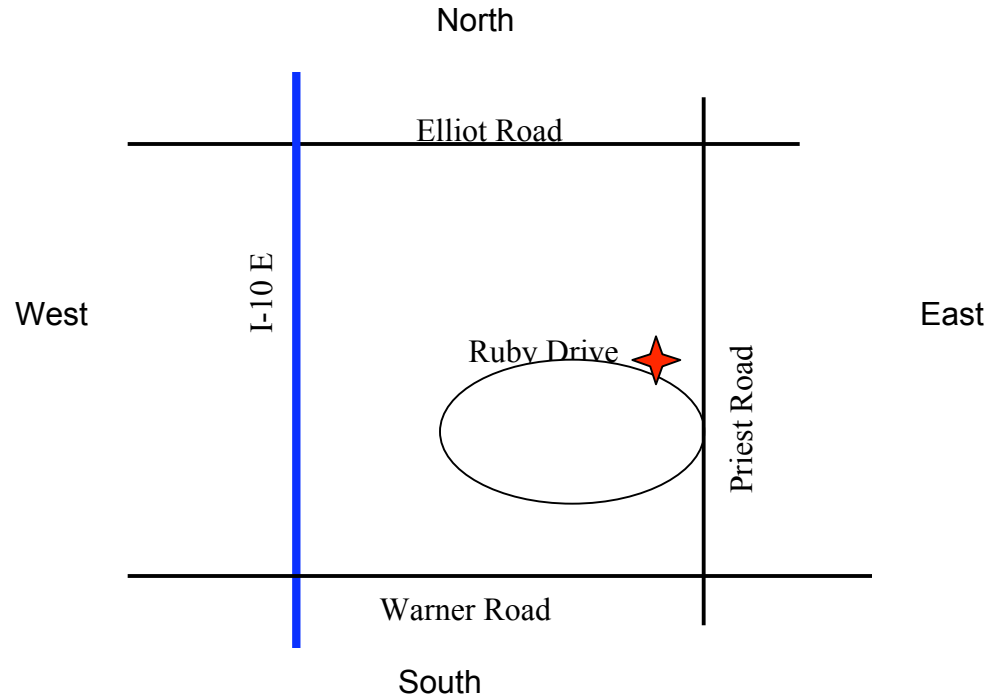

## Life Time Fitness

---

1616 W Ruby Dr  
Tempe, AZ 85284

- Take I-10 E toward TUCSON.
- Take the WARNER RD exit, EXIT 158, Turn LEFT onto E WARNER RD.
- Turn LEFT onto S PRIEST DR.
- Turn LEFT onto W RUBY DR.
- Life Time Fitness is on the RIGHT.