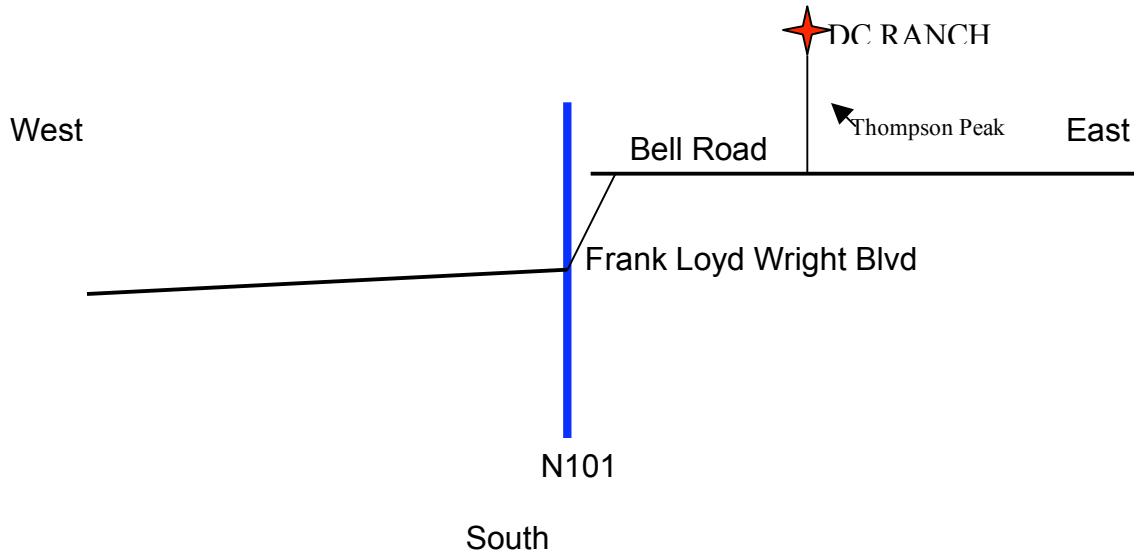

Squash Venue

DC Ranch

18501 North Thompson Peak Parkway, Scottsdale, AZ

- Take 101 N
- Exit **Frank Loyd Wright Blvd**
- Go thru intersection on service road up to **Bell**
- Turn right at **Bell**
- Take Bell to **Thompson Peak Parkway**
- Turn left at **Thompson Peak Parkway**
- It is the large yellow building on Thompson Peak Parkway