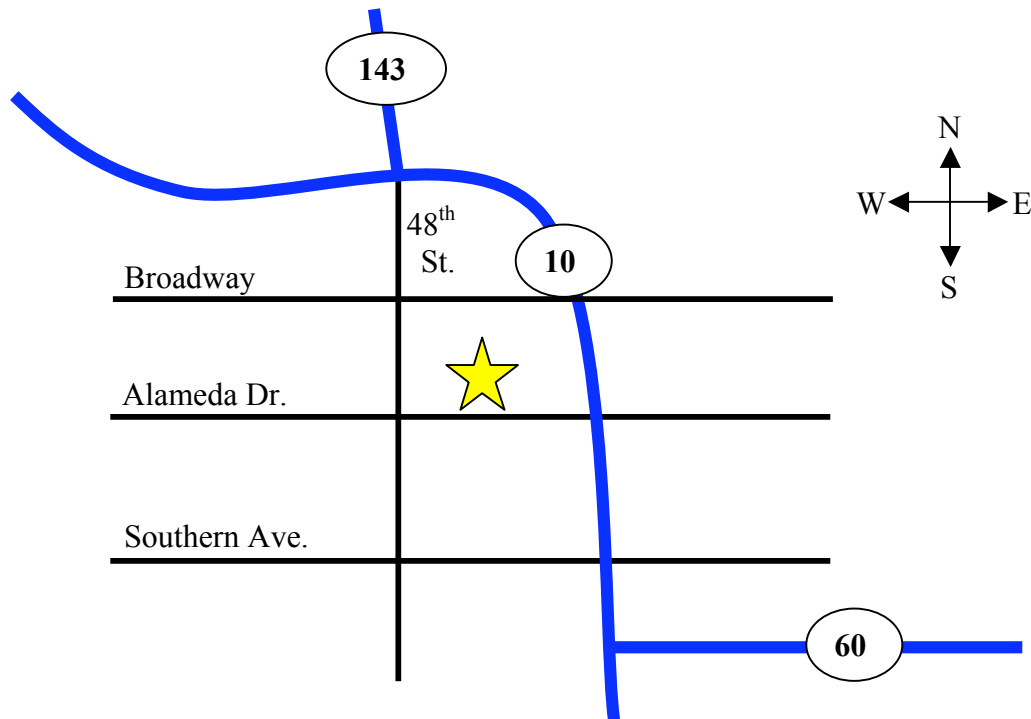

Soccer Venue

Diablo Baseball Complex

2200 W. Alameda Dr.
Tempe, Arizona 85282

Directions to Tempe Diablo Stadium:

From the South: Take I-10 (West) to exit # 153-B, take left onto Broadway Road. Take Broadway Road to 48th Street (2nd light) and take a left onto 48th Street (South). Then take 48th Street to Alameda Drive (1st light) and take a left onto Alameda Drive (East).

From the West Valley: Take Loop 101 (South) to I-10 (East). Take I-10 (East) to exit # 153, take right onto 48th St. Take 48th Street (South) to Alameda Drive (2nd light) and take a left onto Alameda Drive (East).

From the North: Take I-17 (South) to I-10 (East). Take I-10 (East) to exit # 153, take right onto 48th St. Take 48th Street (South) to Alameda Drive (2nd light) and take a left onto Alameda Drive (East).

From the East: Take Highway 60 (West) to I-10 (West) (stay in right-hand lane), merge onto I-10 (West) and exit onto Broadway Road (Exit 153-B) first exit on I-10. Then take left onto Broadway Road (West). Take Broadway Road to 48th Street (2nd light) and take a left onto 48th Street (South). Then take 48th Street to Alameda Dr. (1st light) and take a left onto Alameda Drive (East).