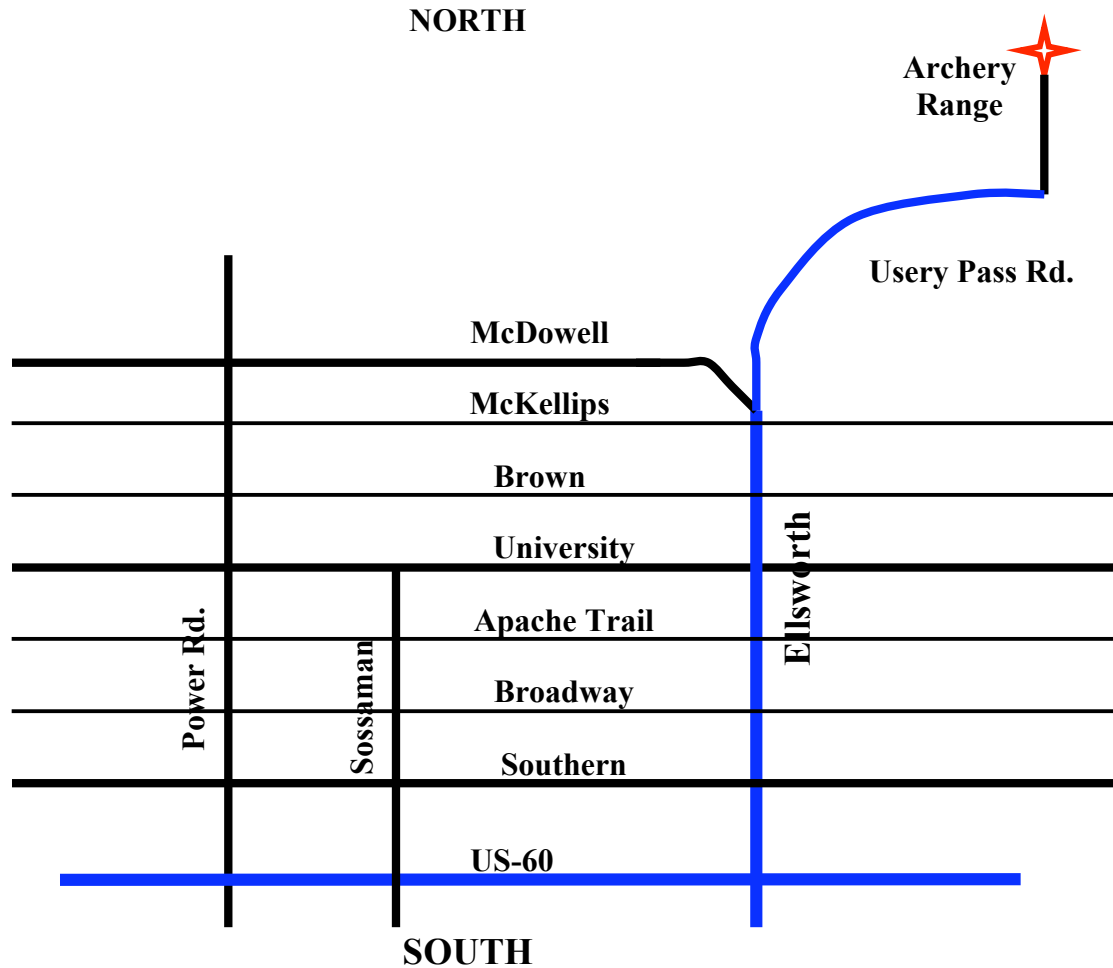

Shooting Venue 2010 Summer Games

Rio Salado Sportsman's Club

3960 N Usery Pass Rd.
Mesa, Arizona 85207

- Take the US 60 East
- Exit at Ellsworth
- Ellsworth curves into Usery Pass Rd.