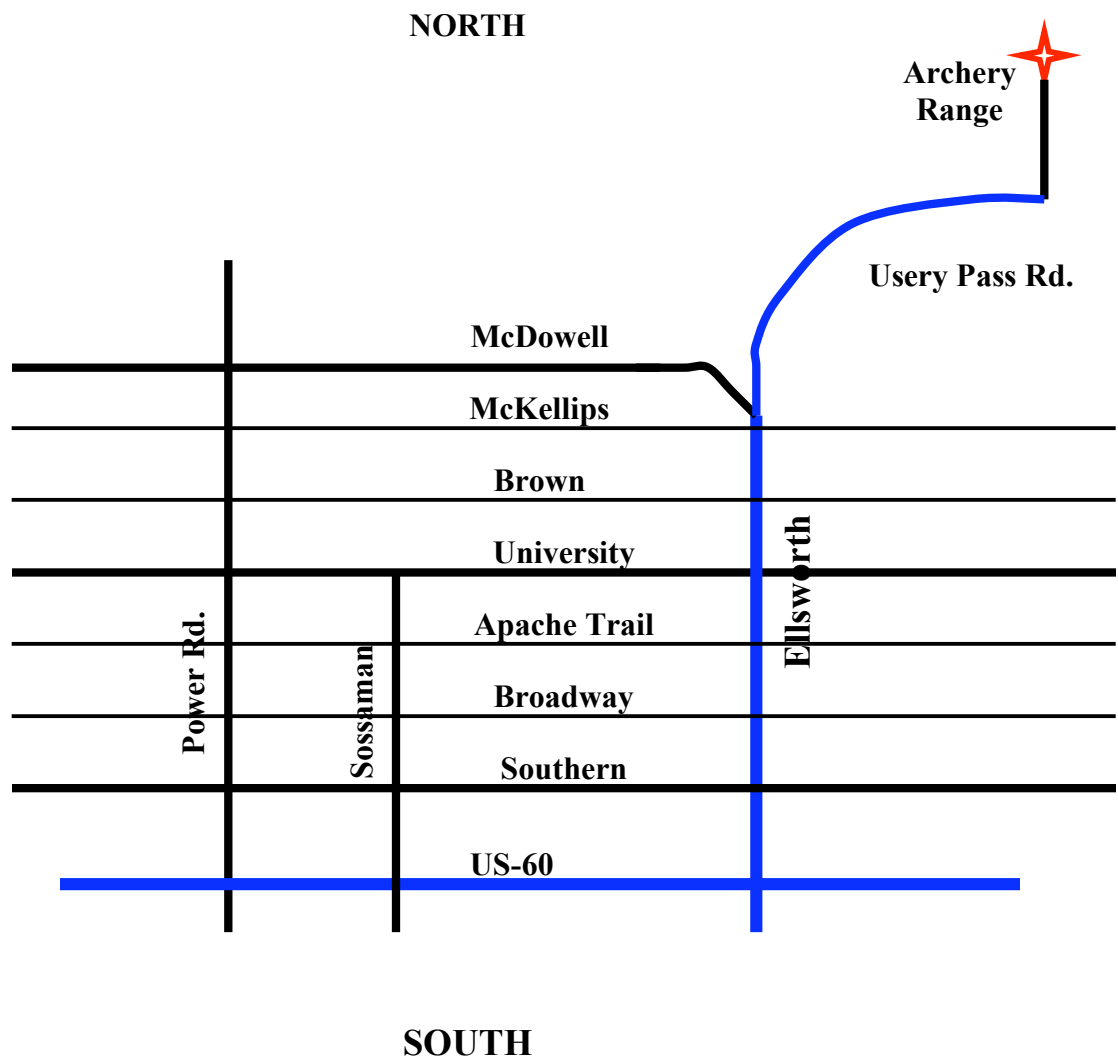

# Shooting Venue

**Rio Salado Sportsman's Club**

3960 N Usery Pass Rd.  
Mesa, Arizona 85207

- Take the US 60 **East**
- Exit at Ellsworth
- Go **North** on Ellsworth
- Ellsworth curves into Usery Pass Rd.