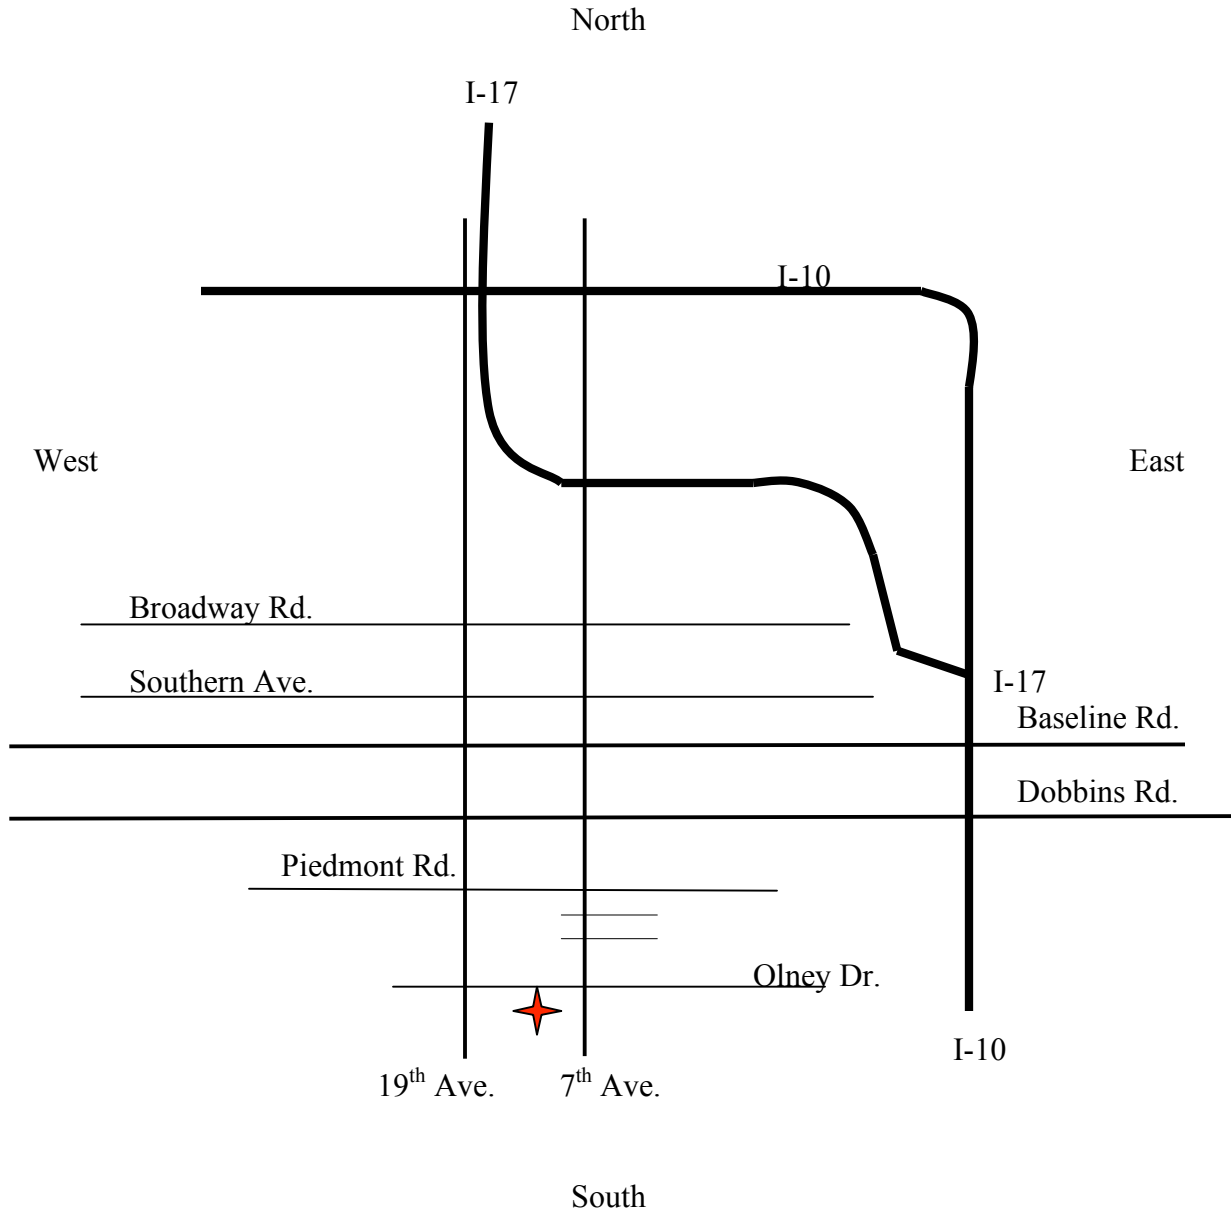

Shooting Venue

Phoenix Rod & Gun Club

915 W. Olney Dr., Phoenix, AZ
(602) 276-0510

- Take either I-10 or I-17 into Central Phoenix.
- Exit at 7th Ave., turn **south**
- Head south for about 7-8 miles until you reach Olney Dr.
- Turn **west** on Olney Dr.
- It will be 100 yards west of 7th Ave on the **south** side of Olney Dr.