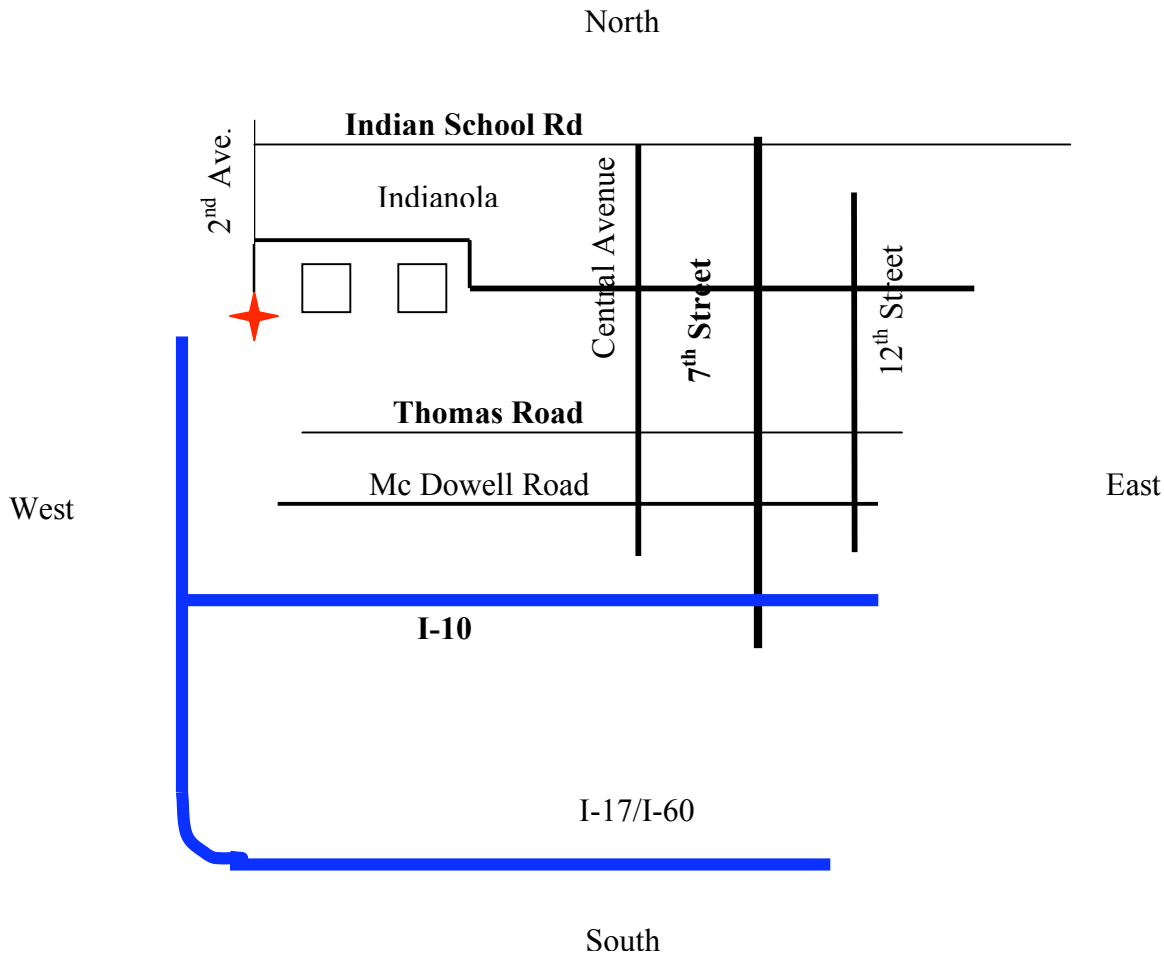

# Racquetball Venue

---

Sports Club at City Square  
4000 N. Central Suite #110

- Take I-10 to 7<sup>th</sup> Street (Exit # 145)
- Head **North** on 7<sup>th</sup> Street to Indian School Rd.
- Turn **West** (left) at Indian School Rd.
- On Indian School Rd., go past Central Ave. and turn **South** (left) on 2<sup>nd</sup> Ave.
- At Indianola Ave., 2<sup>nd</sup> Ave. will lead into front entrance of Sports Club at City Square
- Park in **north parking lot** or **west parking lot**