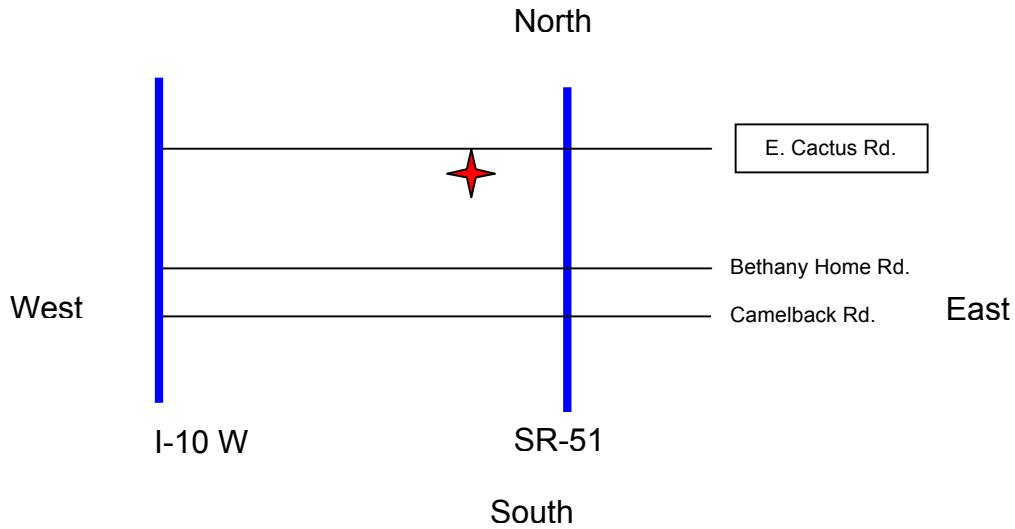

# Judo Venue

## Arizona Christian University

2625 E Cactus Rd, Phoenix, AZ 85032

- Take I-10 W to **SR-51 North**.
- Exit the highway at **Cactus Road** (exit 10).
- Keep to the left off of the exit and turn left onto **East Cactus Road**.
- Southwestern College is on the **left** side of E. Cactus Rd at 26<sup>th</sup> Street.