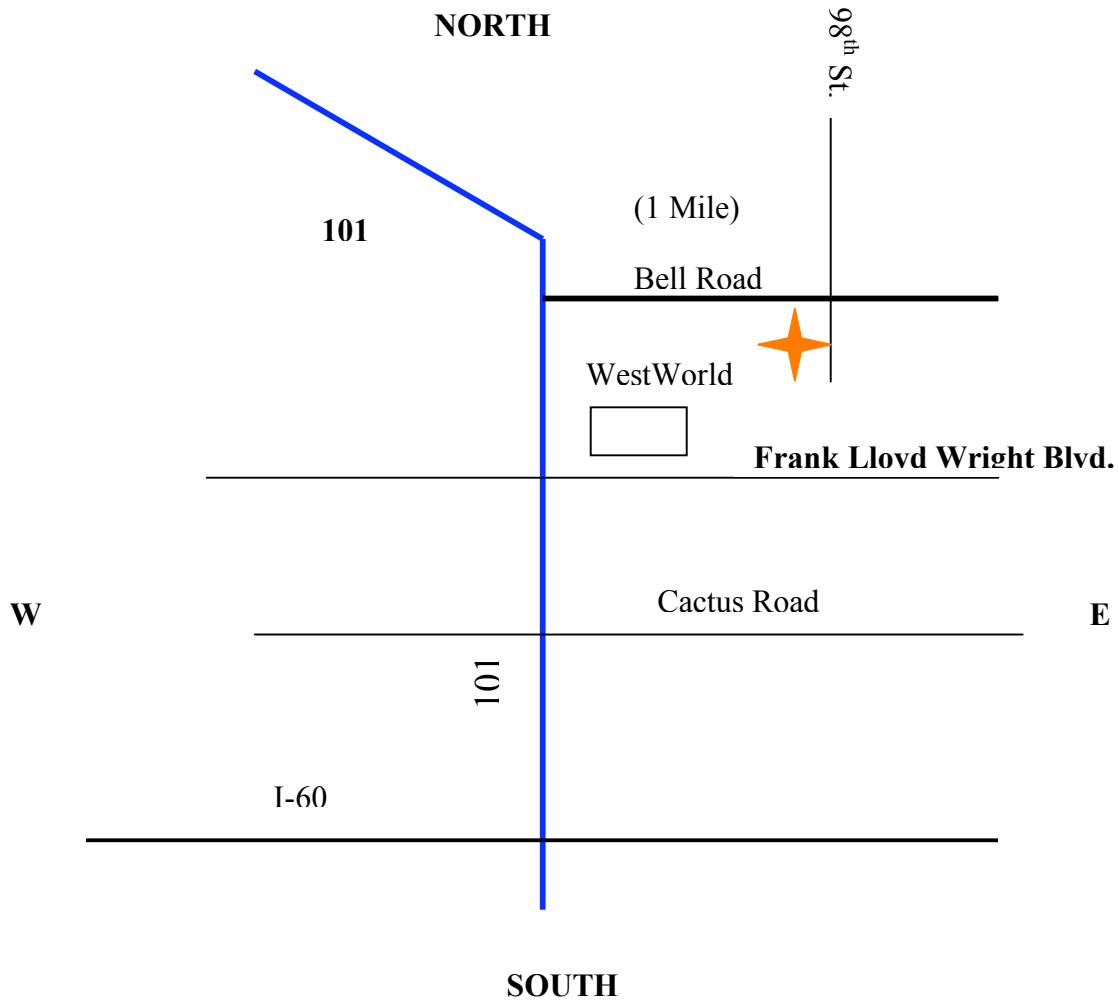

# Indoor Volleyball Venue

## Notre Dame Academy

9701 E. Bell Rd. Scottsdale, AZ

\* Starting from where US-60 and Loop 101 intersect:

- Take ramp onto Loop 101 **North** and head north into Scottsdale
- Take exit #38 for Frank Lloyd Wright Blvd. & Bell Rd.
- Stay on service road and go past Frank Lloyd Wright Blvd. to **Bell Rd**
- Head **East** on **Bell Rd** to **98<sup>th</sup> St.**
- Go **South** on **98<sup>th</sup> St.**
- Arrive at **9701 E. Bell Rd**