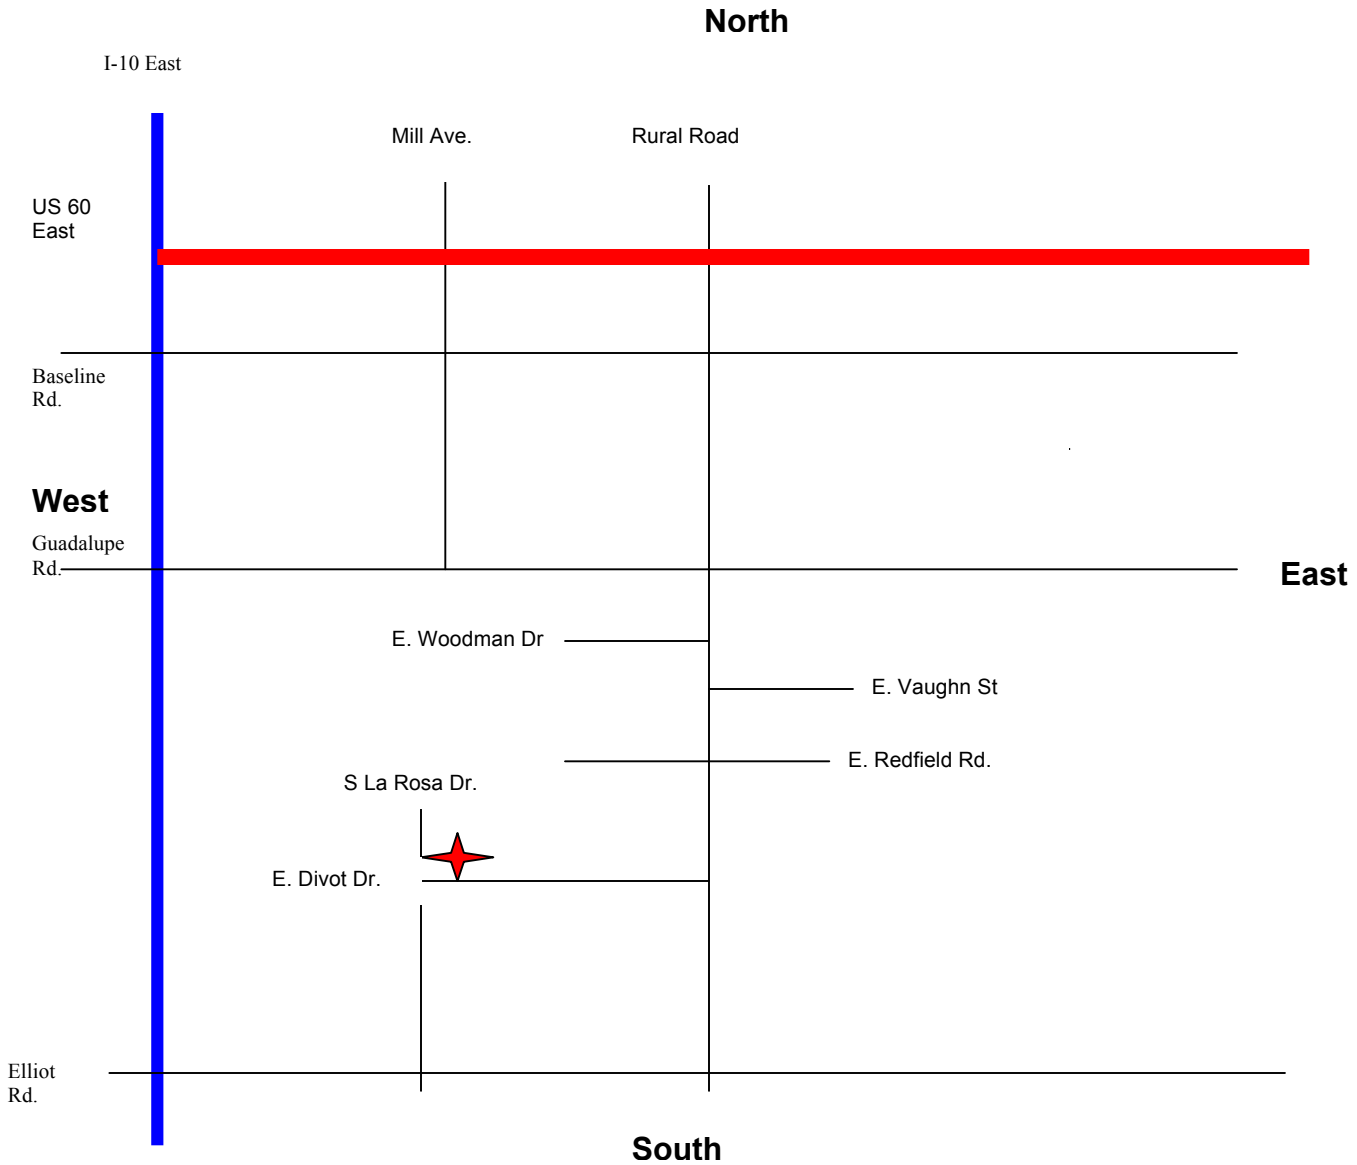

Golf Venue

Ken McDonald Golf Course

800 E. Divot Dr.
Tempe, AZ 85283

- Take US-60 E to **Rural Rd.**
- Exit **Rural Rd.** and turn **Right** (2.1 miles)
- Turn **Right** onto E Divot Dr. (.1 miles)
- End at Ken McDonald Golf Course