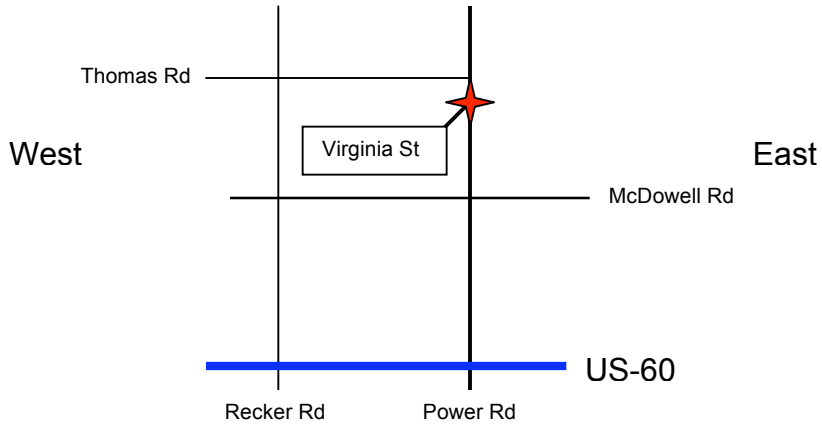

Flag Football Venue

Quail Run Park

4155 E Virginia Ave, Mesa, AZ

North

South

- Take the US-60 to Power Rd (exit 188)
- Head North on Power Rd until Virginia St
- Quail Run Park is on Virginia St and Power Rd (if you pass Thomas Rd, you have gone too far)