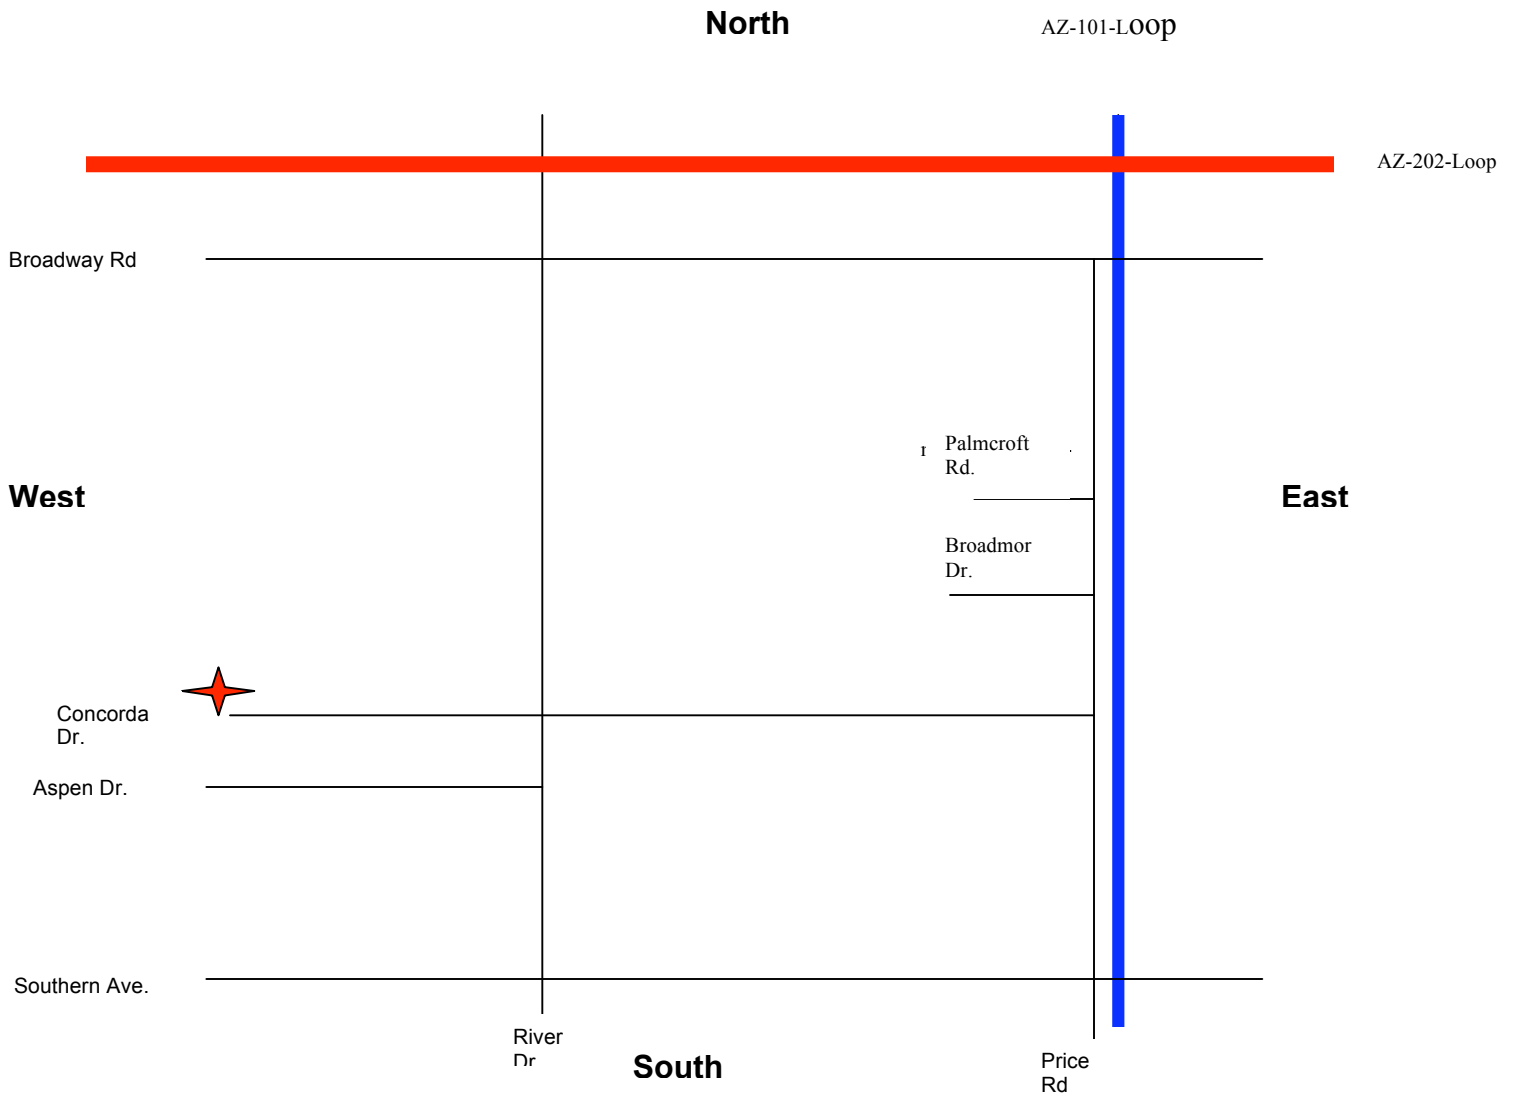

# Flag Football Venue

## Connelly Middle School

2002 E. Concorda Dr.  
Tempe, AZ 85282

- Take AZ-101-Loop S to **Broadway Rd.**
- **Merge** onto **S Price Rd.**
- Turn **Right** onto E Concorda Dr. (.5 miles)
- End at Connelly Middle School