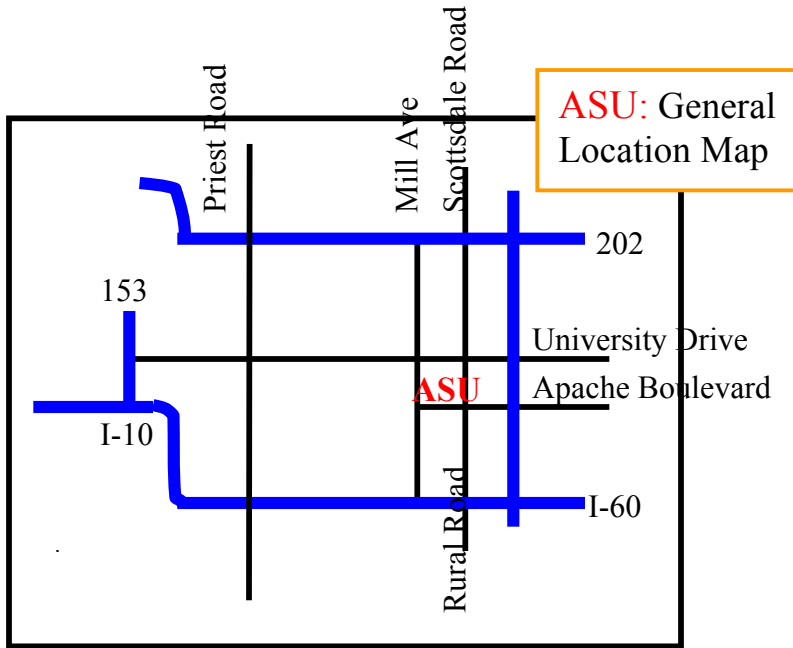

# Dodgeball Venue

## Student Recreation Center, ASU

ASU, Normal Street  
Tempe, Arizona 88281

I

- Take the 202 towards Tempe
- Exit at Rural Road/Scottsdale Road exit
- Go South on Rural Road towards ASU Main Campus
- Turn West on Apache Boulevard
- Turn right (North) at the second light, on Normal St.
- The Student Recreation Center is directly on the right

\*\*\*Please be advised that parking is limited to Visitor Parking lots and One Hour metered spaces. Public parking can be found adjacent to the SRC. Additional parking can be found at the southeast corner of Terrace Drive and McAllister Avenue.