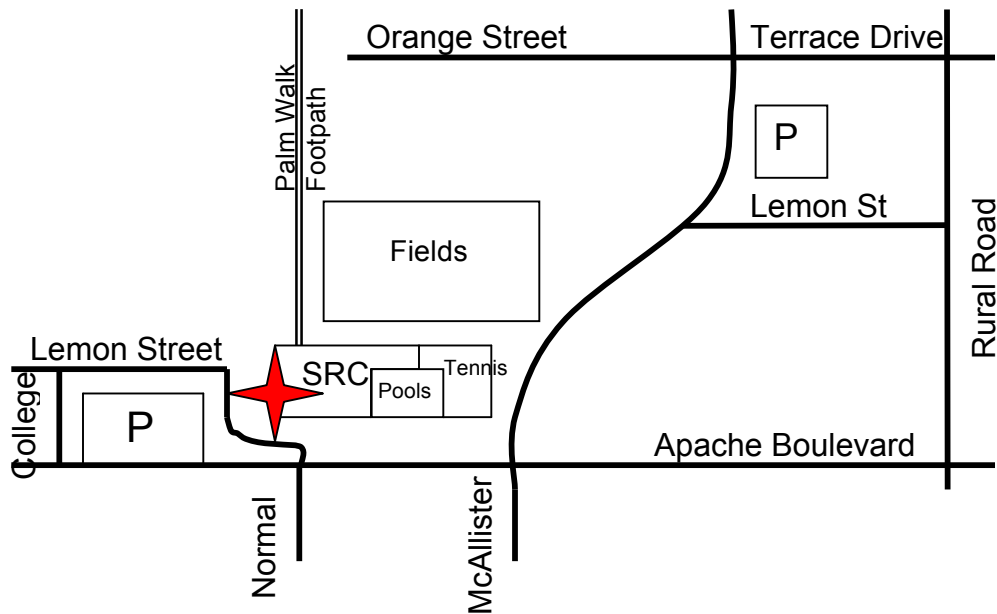

# Dodgeball Venue

## Student Recreation Center, ASU

ASU, Normal Street  
Tempe, Arizona 88281

I

- Take the 202 towards Tempe
- Exit at Rural Road/Scottsdale Road exit
- Go South on Rural Road towards ASU Main Campus
- Turn West on Apache Boulevard
- Turn right (North) at the second light, on Normal St.
- The Student Recreation Center is directly on the right

\*\*\*Please be advised that parking is limited to Visitor Parking lots and One Hour metered spaces. Public parking can be found adjacent to the SRC. Additional parking can be found at the southeast corner of Terrace Drive and McAllister Avenue.