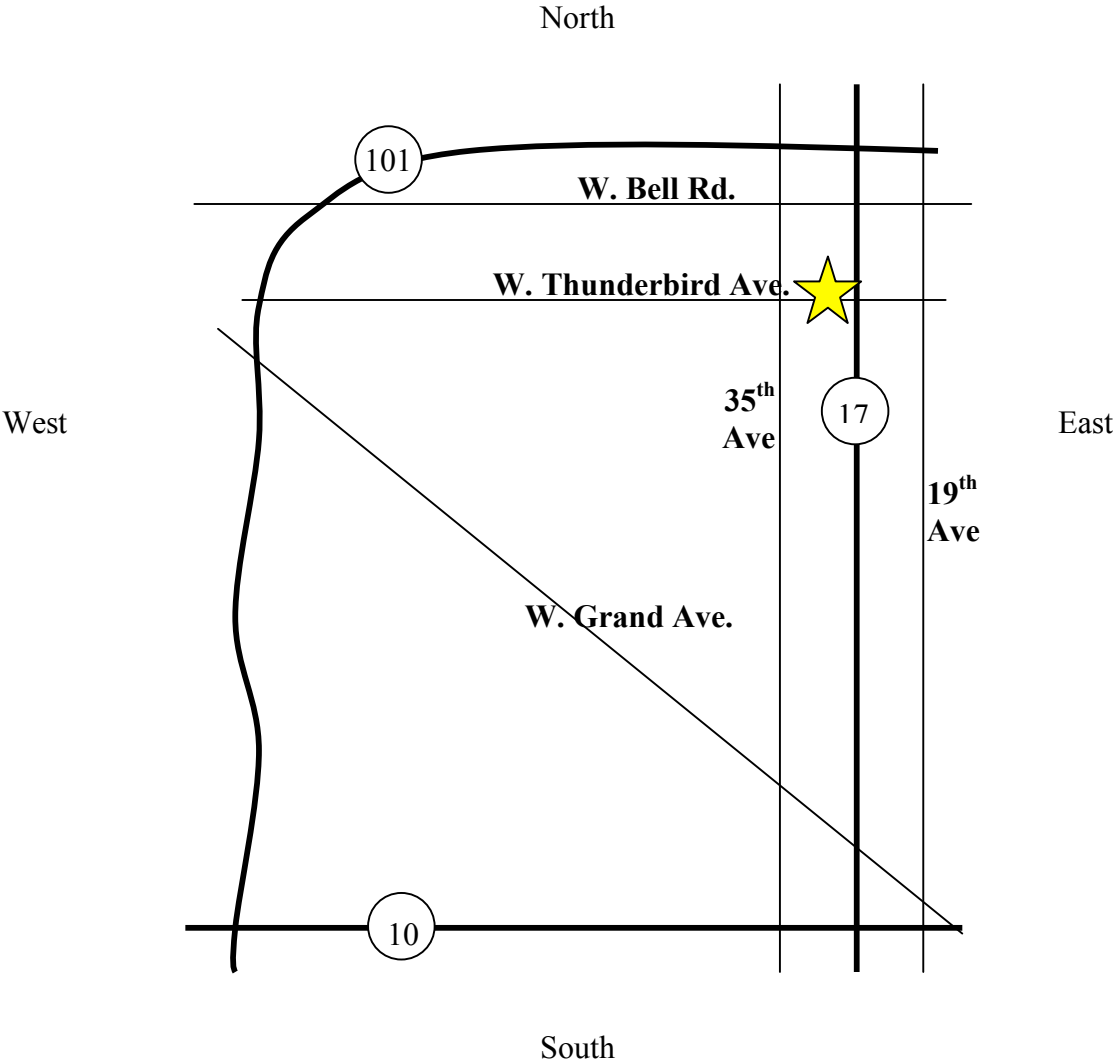

Bowling Venue

AMF Deer Valley Lanes

2902 W. Thunderbird Rd., Phoenix, AZ 85053

- Take the I-17 to the Thunderbird Exit.
- Turn West on Thunderbird.
- The bowling alley will be off Thunderbird before 30th Ave.