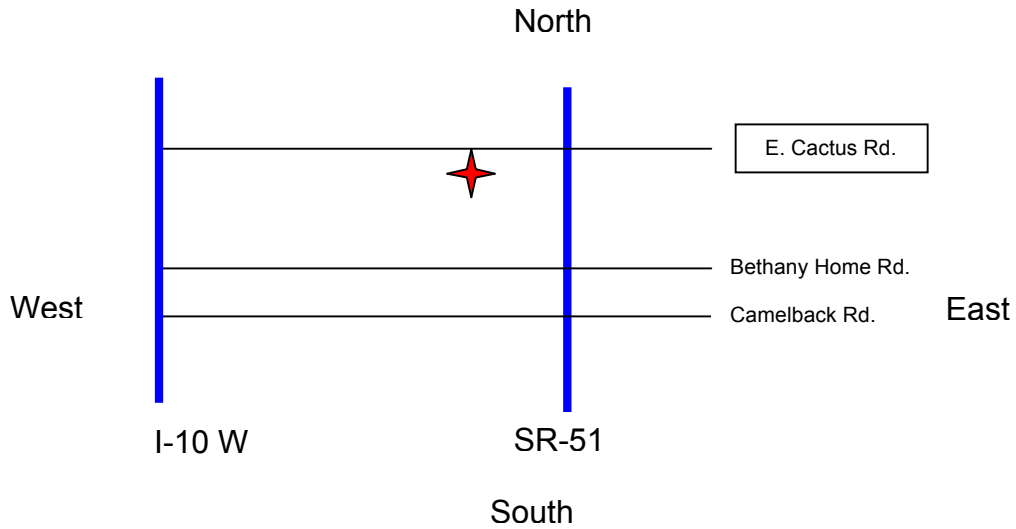

Baton Twirling Venue

Arizona Christian University

2625 E Cactus Rd, Phoenix, AZ 85032

- Take I-10 W to **SR-51 North**.
- Exit the highway at **Cactus Road** (exit 10).
- Keep to the left off of the exit and turn left onto **East Cactus Road**.
- Southwestern College is on the **left** side of E. Cactus Rd at 26th Street.