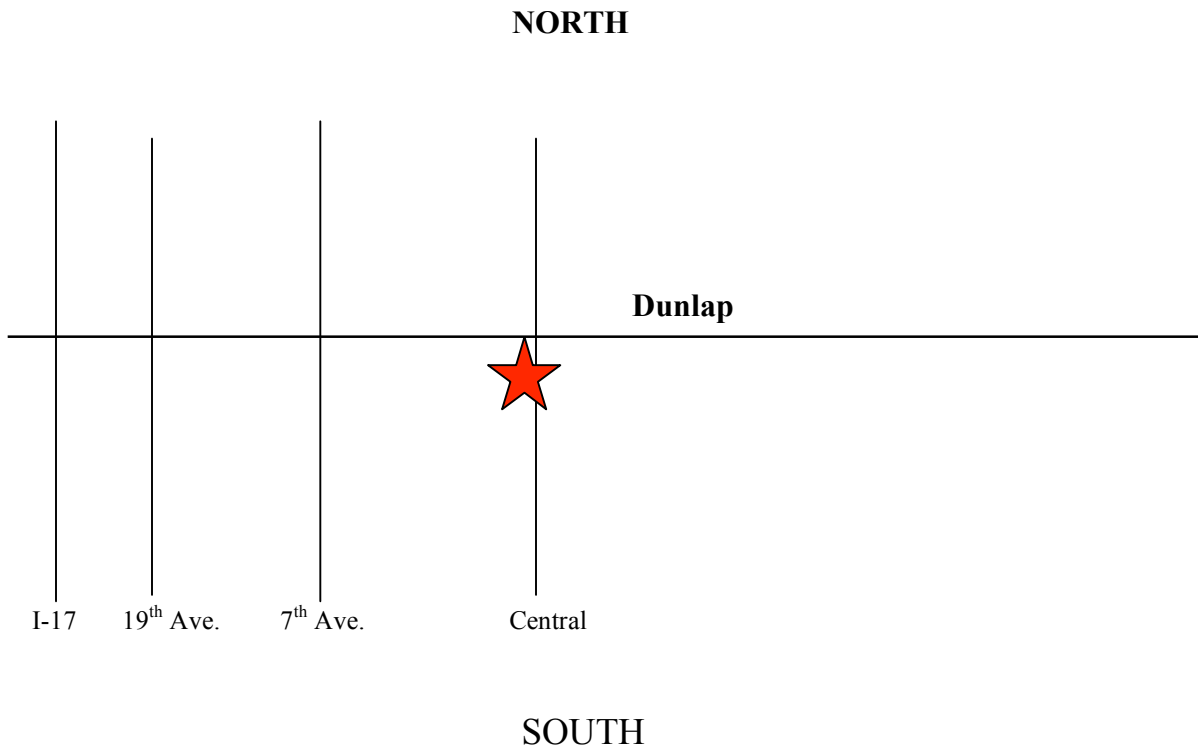

# Basketball Venue

## Sunnyslope High School

---

35 West Dunlap  
Phoenix, AZ 850021

- Take I-17 **North** to Dunlap
- Exit **East** (right) on Dunlap
- School is on the **south** side of Dunlap just west of central