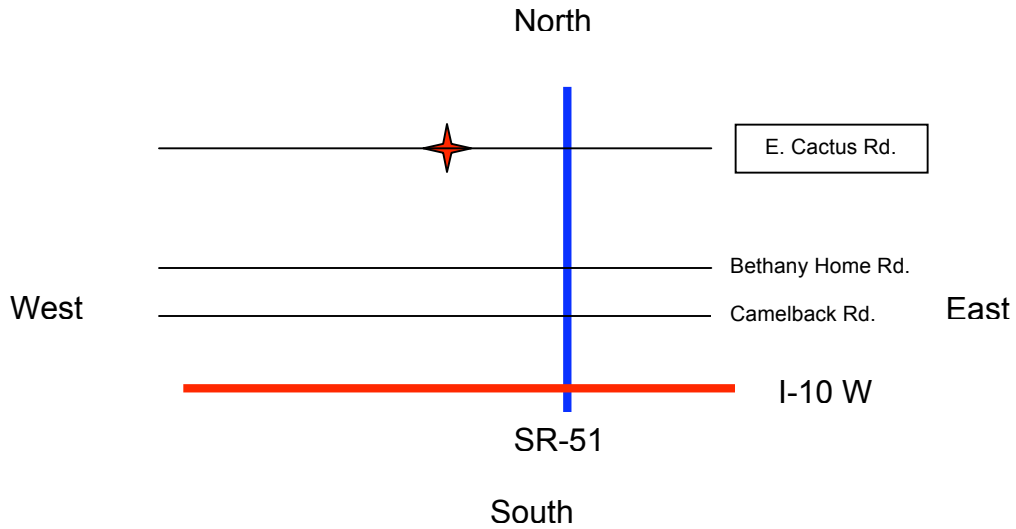

Basketball Venue

Southwestern College

2625 E Cactus Rd, Phoenix, AZ 85032

- Take I-10 W to **SR-51 North**.
- After 10 miles, exit the highway at **Cactus Road** (exit 10).
- Keep to the left off of the exit and turn left onto **East Cactus Road**.
- Southwestern College is on the **left** side of E. Cactus Rd.