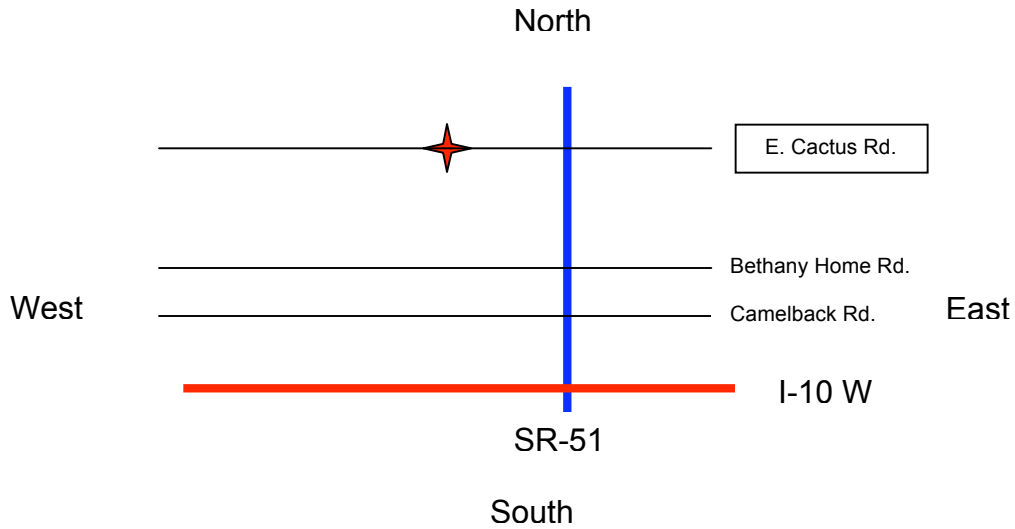

# Basketball Venue

## Southwestern College

2625 E Cactus Rd, Phoenix, AZ 85032

- Take I-10 W to **SR-51 North**.
- After 10 miles, exit the highway at **Cactus Road** (exit 10).
- Keep to the left off of the exit and turn left onto **East Cactus Road**.
- Southwestern College is on the **left** side of E. Cactus Rd.