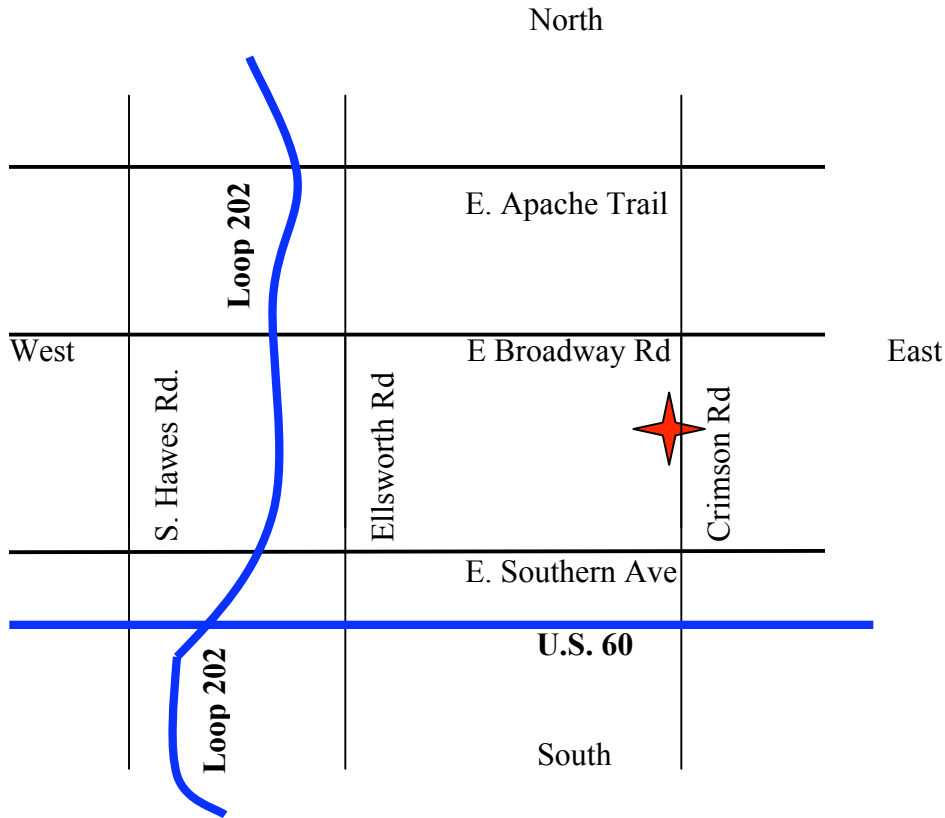

HS Basketball Venue

Skyline High School

845 S Crismon Rd, Mesa, AZ 85208

1. Take Loop 202 North (Red Mountain Fwy)
2. Take Broadway exit 28 and follow signs for Broadway
3. Turn right onto E Broadway Rd
4. Then turn right onto S Crismon Rd, Skyline High school will be on your left