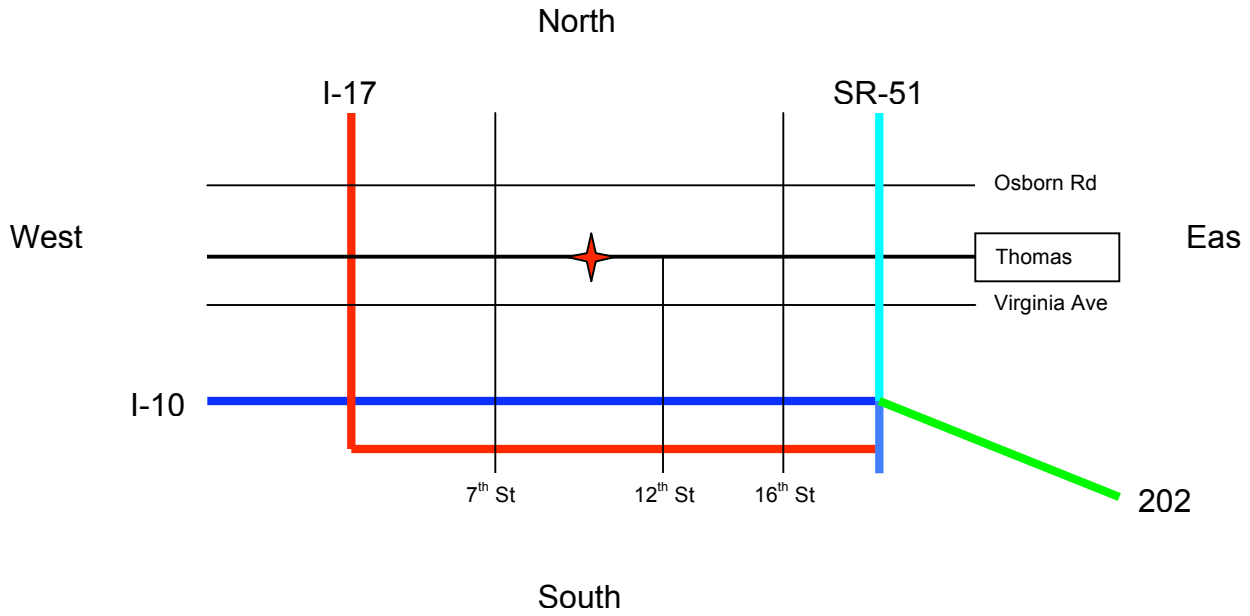

Basketball Venue

North High School

- Take SR-51 to Thomas Rd
- Head West on Thomas Rd
- North High School is on Thomas between 12th St and 7th St