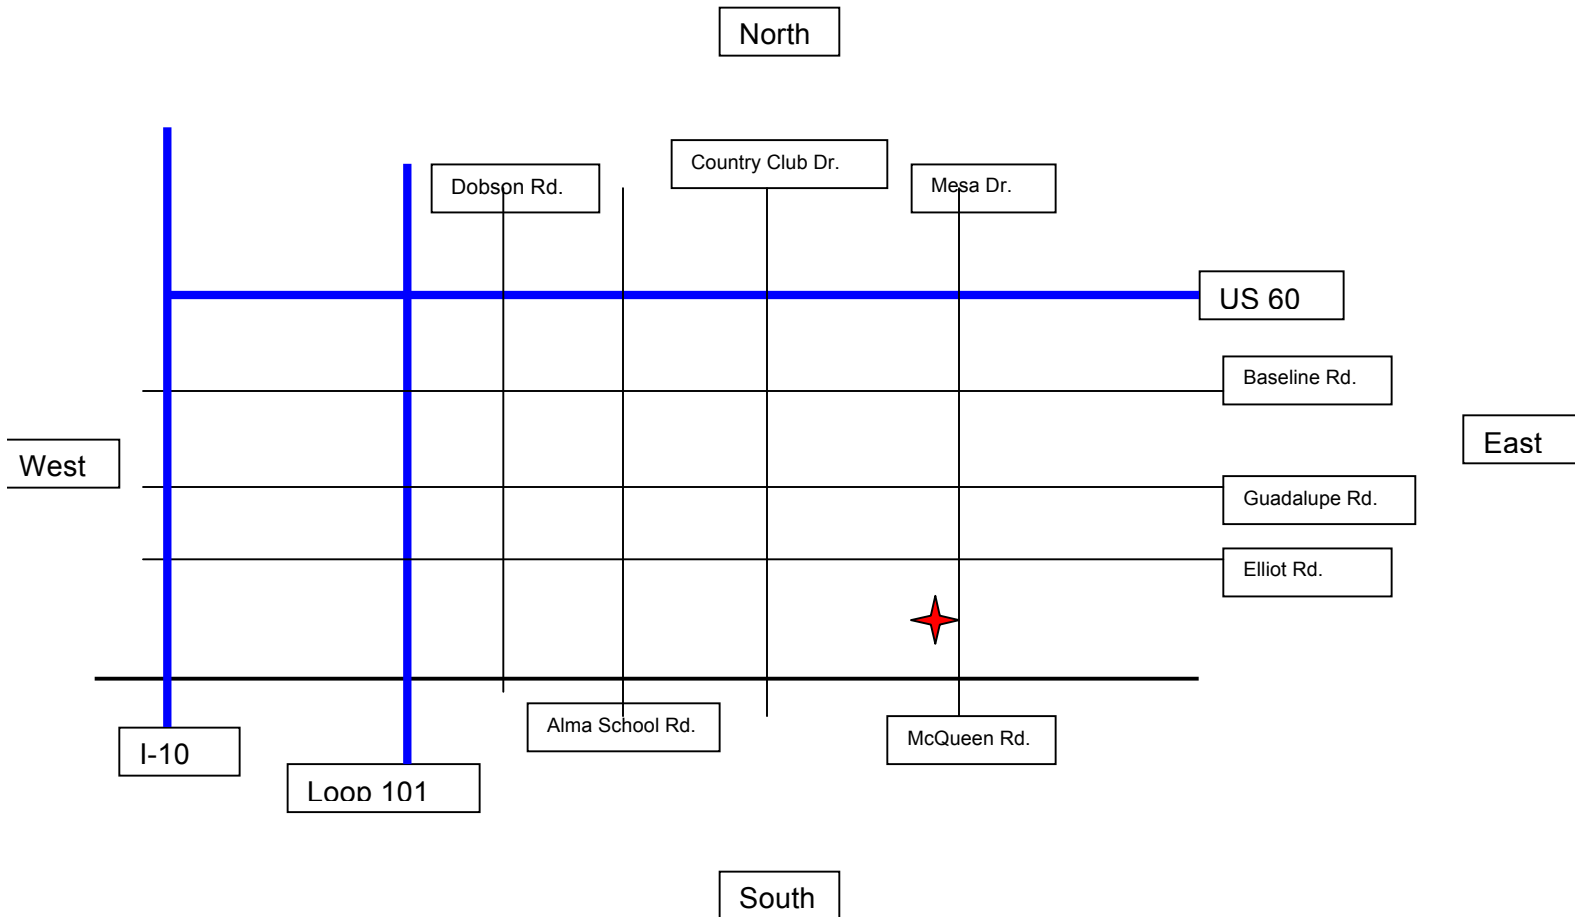

# Basketball Venue

## Mesquite High School

500 S. McQueen Rd. Gilbert, AZ 85233

- Take US 60 in East Valley
- Take exit for Mesa Dr.
- Turn south on Mesa Dr.—which will become McQueen Rd. south of Baseline Rd.
- Mesquite High School will be on the west side of McQueen Rd. south of Elliot Rd.
-