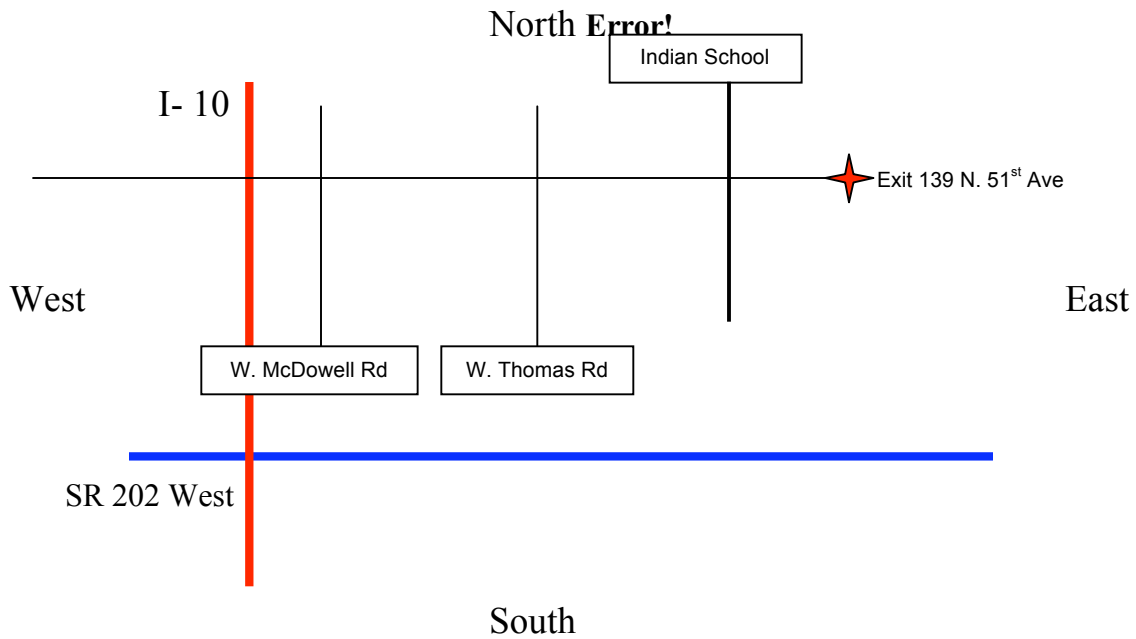

Basketball

Maryvale Community Center

4420 N. 51st Ave
Phoenix, AZ 85031

Loop 202

- Take the loop 202 West
- Get on I-10 West/ Papago Fwy towards Central Phoenix/ Los Angeles (7.7 miles)
- Exit 139 51st Ave
- Turn Right on N 51st Ave
- Maryvale Community Center is located on N. 51st Ave