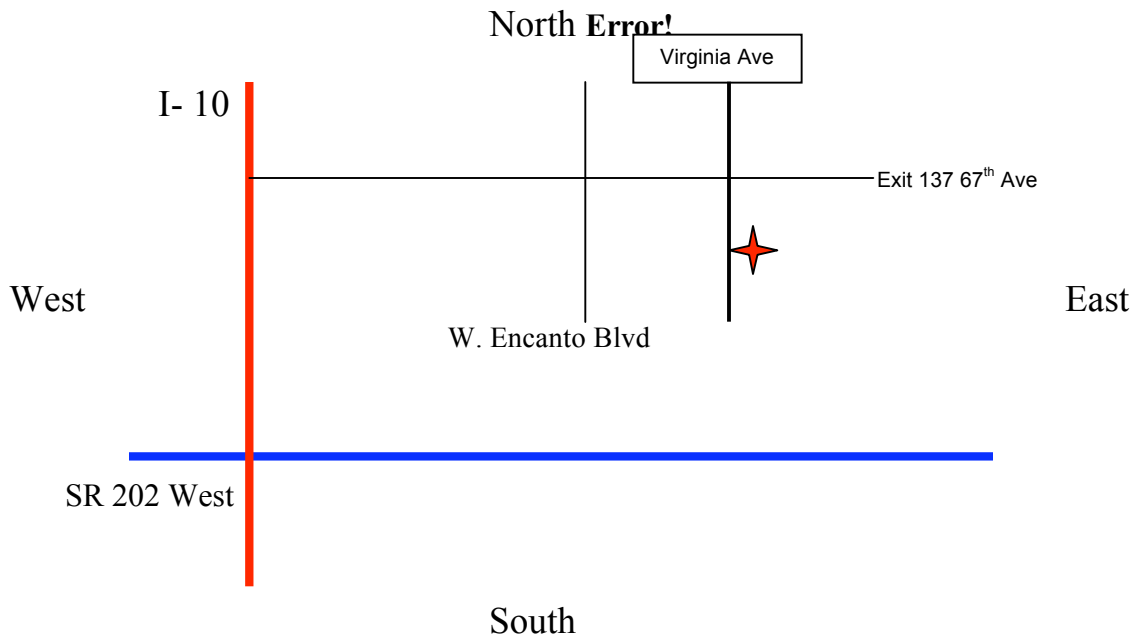

Basketball

Desert West Community Center

6501 W. Virginia
Phoenix, AZ 85035

Loop 202

- Take the loop 202 West
- Get on I-10 West/ Papago Fwy towards Central Phoenix/ Los Angeles (9.7 miles)
- Exit 137 67th Ave
- Turn Right on N 67th Ave
- Turn Right on Virginia Ave
- Desert West Community Center is located on the left side of the road.