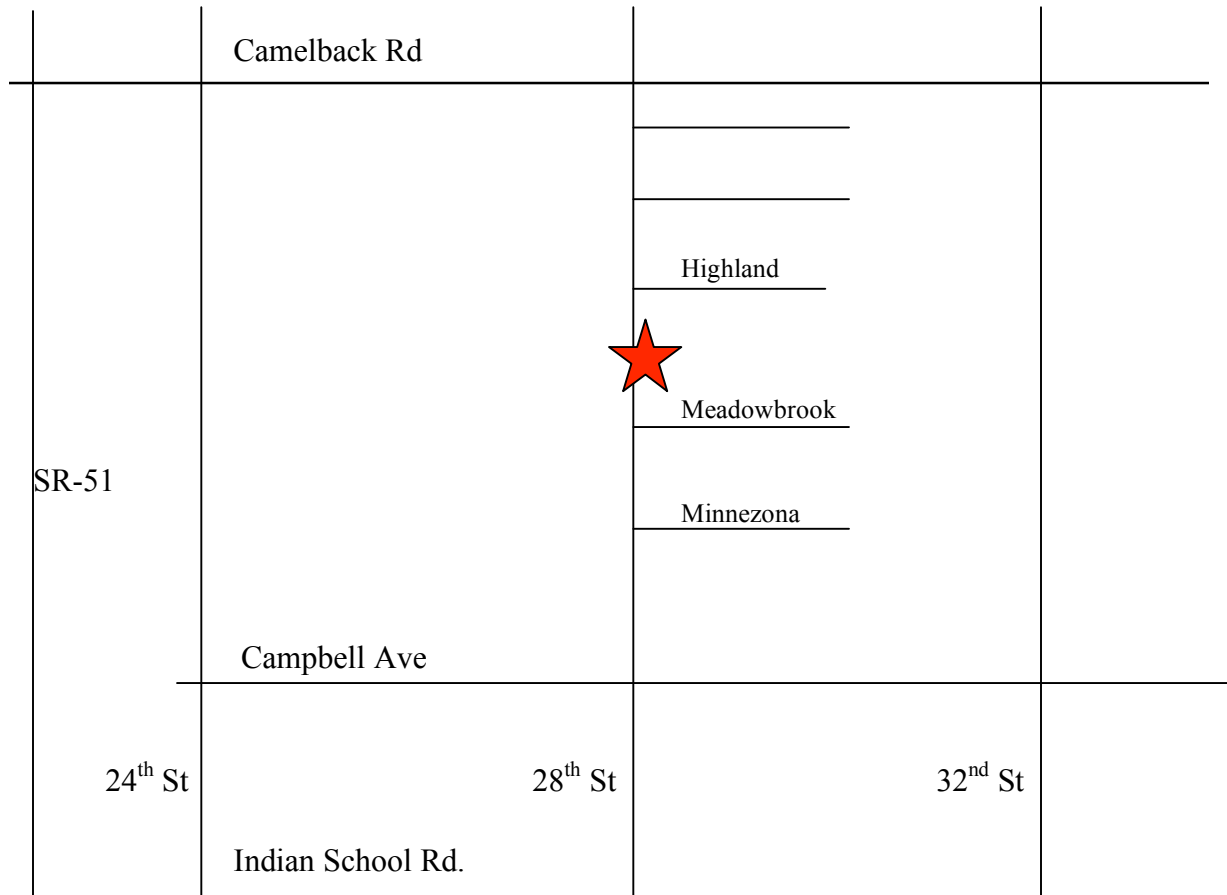

## Basketball Venue

### Camelback High School

4612 N. 28<sup>th</sup> St.

Phoenix, AZ 85016

#### NORTH

#### SOUTH

- Take SR-51 **North** and exit at Indian School and head **east**
- Turn left (**North**) onto N. 28<sup>th</sup> Street
- School is located on the **east** side of 28<sup>th</sup> Street **north** of Meadowbrook