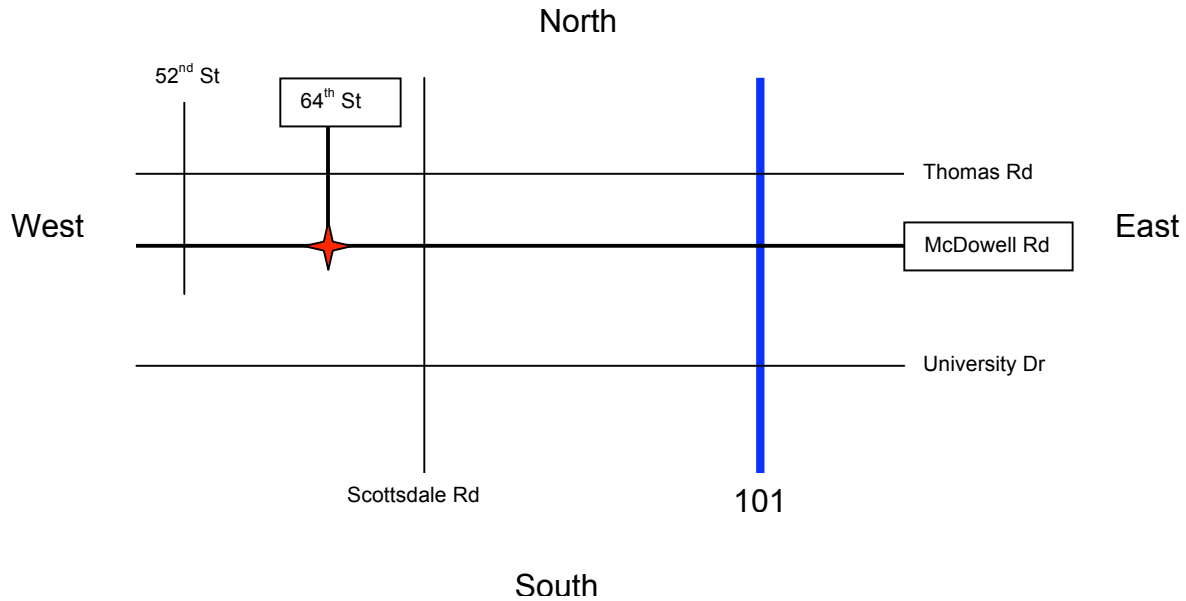

Baseball Venue

Papago Park

3921 W. Baseline Rd., Phoenix, AZ 85003

- Take the 101 to McDowell Rd
- Head West on McDowell Rd until 64th St
- Papago Park is on McDowell Rd and 64th St