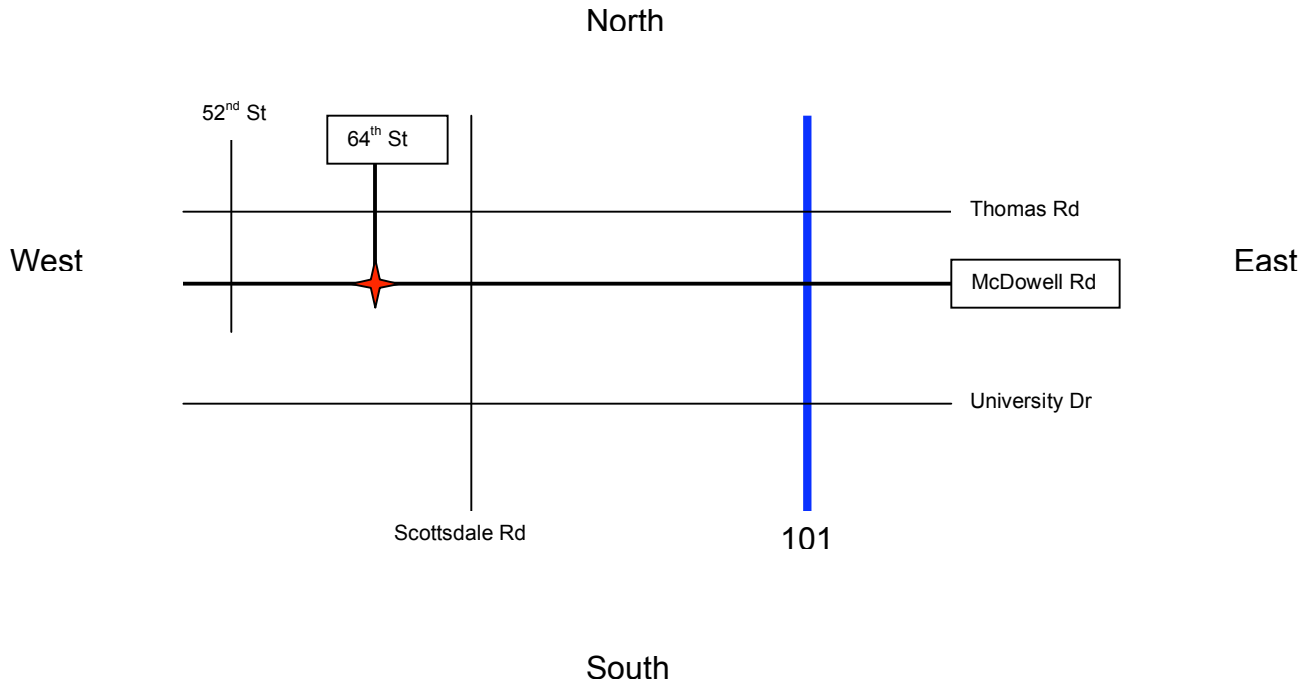

Baseball Venue

Papago Park Baseball Facility

1802 N. 64th St. Phoenix, AZ

- Take the 101 to McDowell Rd
- Head **West** on E. McDowell Rd until N. 64th St/Galvin Pkwy junction
- Papago Park is on **E. McDowell Rd** and **N. 64th St**