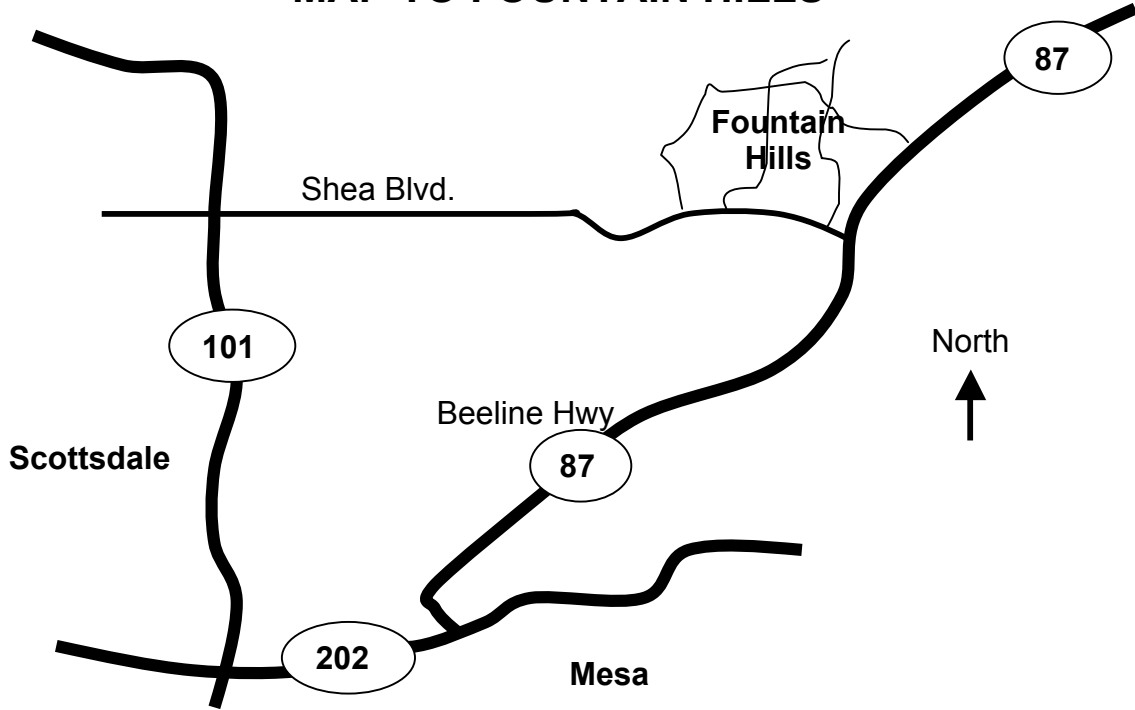

# Baseball Venue

Golden Eagle Park

15900 E. Golden Eagle Blvd.  
Fountain Hills, AZ 85268

## MAP TO FOUNTAIN HILLS

## MAP TO GOLDEN EAGLE PARK