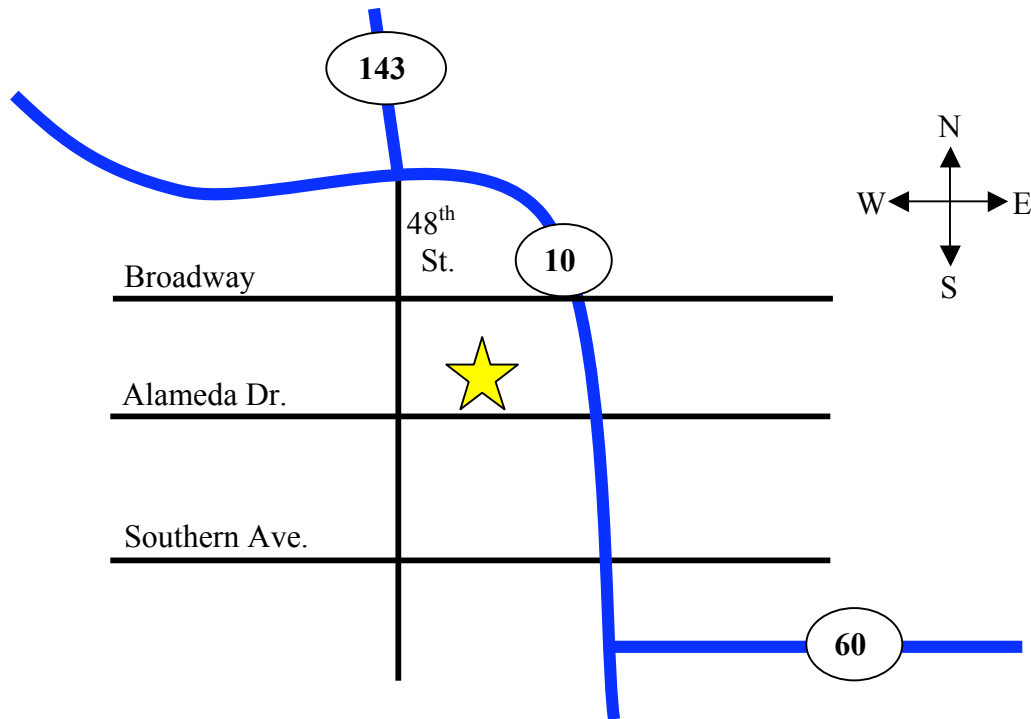

Baseball Venue

Diablo Baseball Complex

2200 W. Alameda Dr.
Tempe, Arizona 85282

Directions to Tempe Diablo Stadium:

From the South: Take I-10 (West) to exit # 153-B, take left onto Broadway Road. Take Broadway Road to 48th Street (2nd light) and take a left onto 48th Street (South). Then take 48th Street to Alameda Drive (1st light) and take a left onto Alameda Drive (East).

From the West Valley: Take Loop 101 (South) to I-10 (East). Take I-10 (East) to exit # 153, take right onto 48th St. Take 48th Street (South) to Alameda Drive (2nd light) and take a left onto Alameda Drive (East).

From the North: Take I-17 (South) to I-10 (East). Take I-10 (East) to exit # 153, take right onto 48th St. Take 48th Street (South) to Alameda Drive (2nd light) and take a left onto Alameda Drive (East).

From the East: Take Highway 60 (West) to I-10 (West) (stay in right-hand lane), merge onto I-10 (West) and exit onto Broadway Road (Exit 153-B) first exit on I-10. Then take left onto Broadway Road (West). Take Broadway Road to 48th Street (2nd light) and take a left onto 48th Street (South). Then take 48th Street to Alameda Dr. (1st light) and take a left onto Alameda Drive (East).