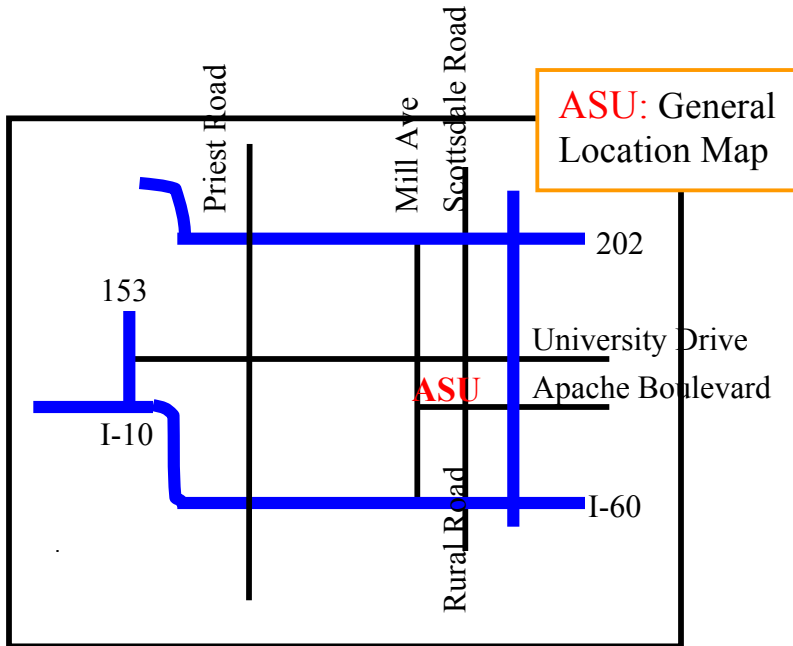

# Baseball Venue

## Packard Stadium, ASU

ASU

Sixth Street  
Tempe, AZ

I

- Take the 202 towards Tempe

- Exit at Rural Road/Scottsdale Road exit
  - Go South on Rural Road towards ASU main campus
  - Head West on Sixth St
  - Park in Lot 59, which runs along Packard Dr and Rio Salado Parkway
- Packard Stadium is on Packard Drive and Rio Salado Parkway