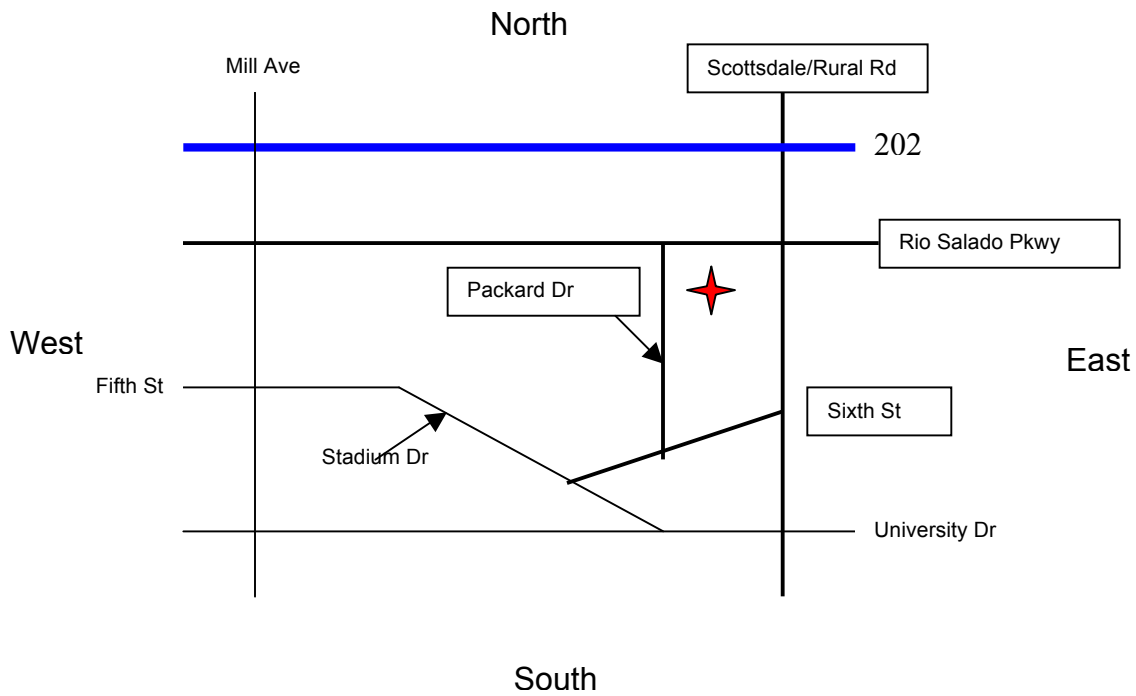

# Baseball Venue

## Packard Stadium, ASU

ASU

Sixth Street  
Tempe, AZ

I

- Take the 202 towards Tempe

- Exit at Rural Road/Scottsdale Road exit
  - Go South on Rural Road towards ASU main campus
  - Head West on Sixth St
  - Park in Lot 59, which runs along Packard Dr and Rio Salado Parkway
- Packard Stadium is on Packard Drive and Rio Salado Parkway