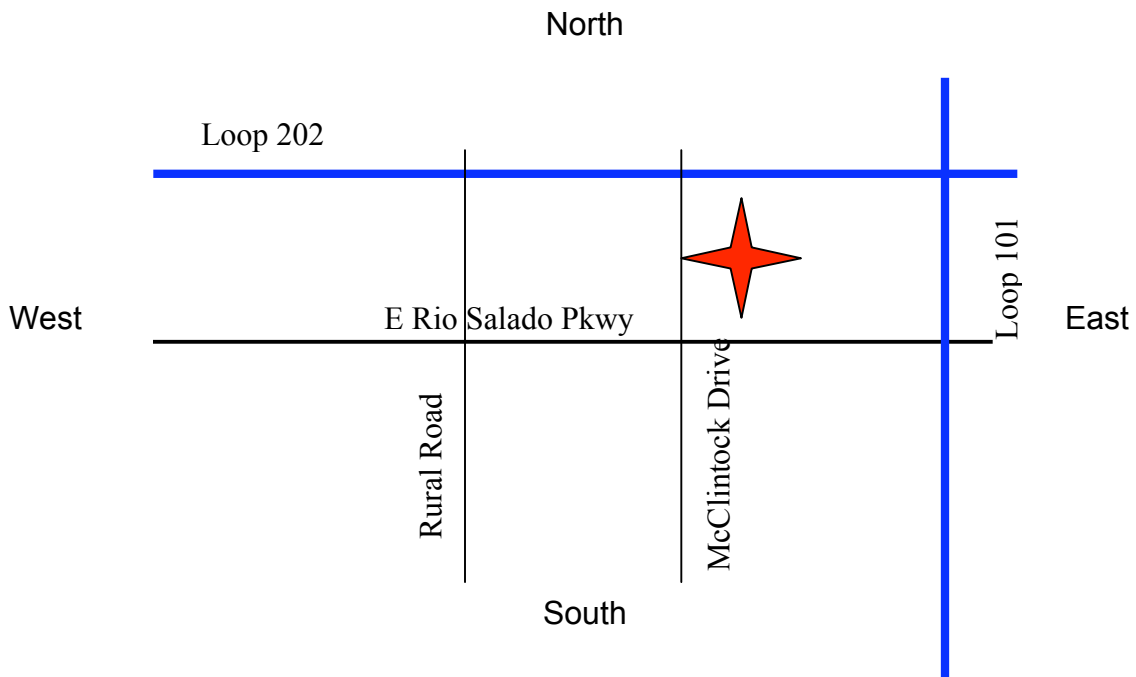

Arm Wrestling 2010 Summer Games

Tempe Marketplace

2000 E Rio Salado Pkwy
Tempe, AZ 85281

- Take the AZ-202-LOOP E ramp toward Tempe.
- Take the McClintock Drive exit, EXIT 8.
- Turn right onto N MCCLINTOCK DR.
- Tempe Marketplace will be on the left.
- Event will be held at the main stage near Cadillac Ranch and Dave and Buster's