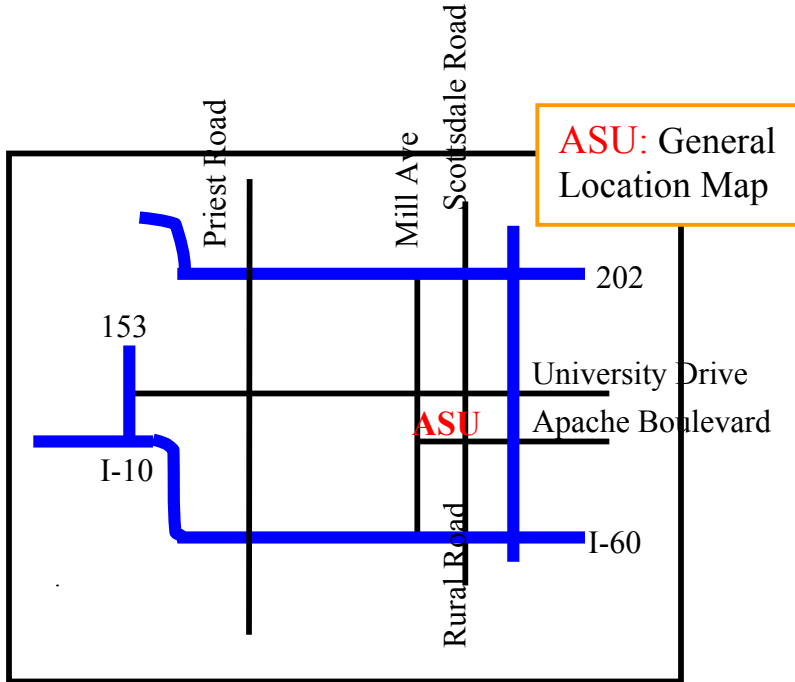

Arm Wrestling Venue

Student Recreation Center, ASU

Normal Street ASU,
Arizona Tempe,

I

- Take the 202 towards Tempe
- Exit at Rural Road/Scottsdale Road exit
- Go South on Rural Road towards ASU main campus
- Turn West on Apache Boulevard
- Turn right (North) at the second light, on Normal
- The Student Recreation Center is directly on the right

Please be advised that parking is limited to Visitor Parking lots and One Hour metered spaces. Public parking can be found adjacent to the SRC. Additional parking can be found at the southeast corner of Terrace Drive and McAllister Avenue. Cost is \$1 per hour.