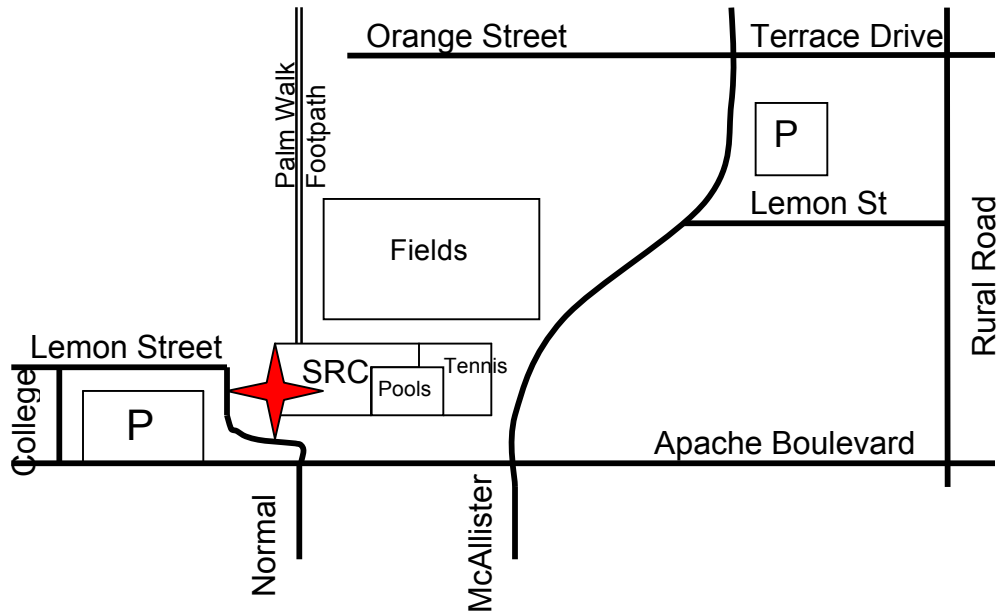

Arm Wrestling Venue

Student Recreation Center, ASU

Normal Street ASU,
Arizona Tempe,

I

- Take the 202 towards Tempe
- Exit at Rural Road/Scottsdale Road exit
- Go South on Rural Road towards ASU main campus
- Turn West on Apache Boulevard
- Turn right (North) at the second light, on Normal
- The Student Recreation Center is directly on the right

Please be advised that parking is limited to Visitor Parking lots and One Hour metered spaces. Public parking can be found adjacent to the SRC. Additional parking can be found at the southeast corner of Terrace Drive and McAllister Avenue. Cost is \$1 per hour.