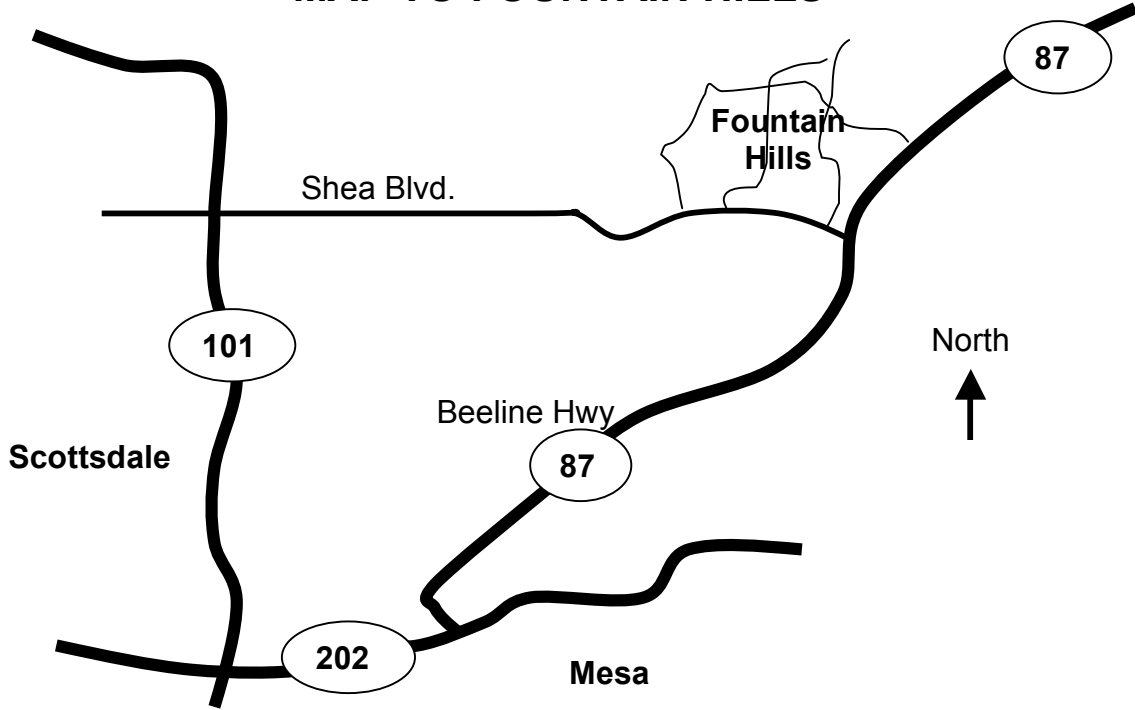

# Softball Venue

Golden Eagle Park

15900 E. Golden Eagle Blvd.  
Fountain Hills, AZ 85268

## MAP TO FOUNTAIN HILLS

## MAP TO GOLDEN EAGLE PARK