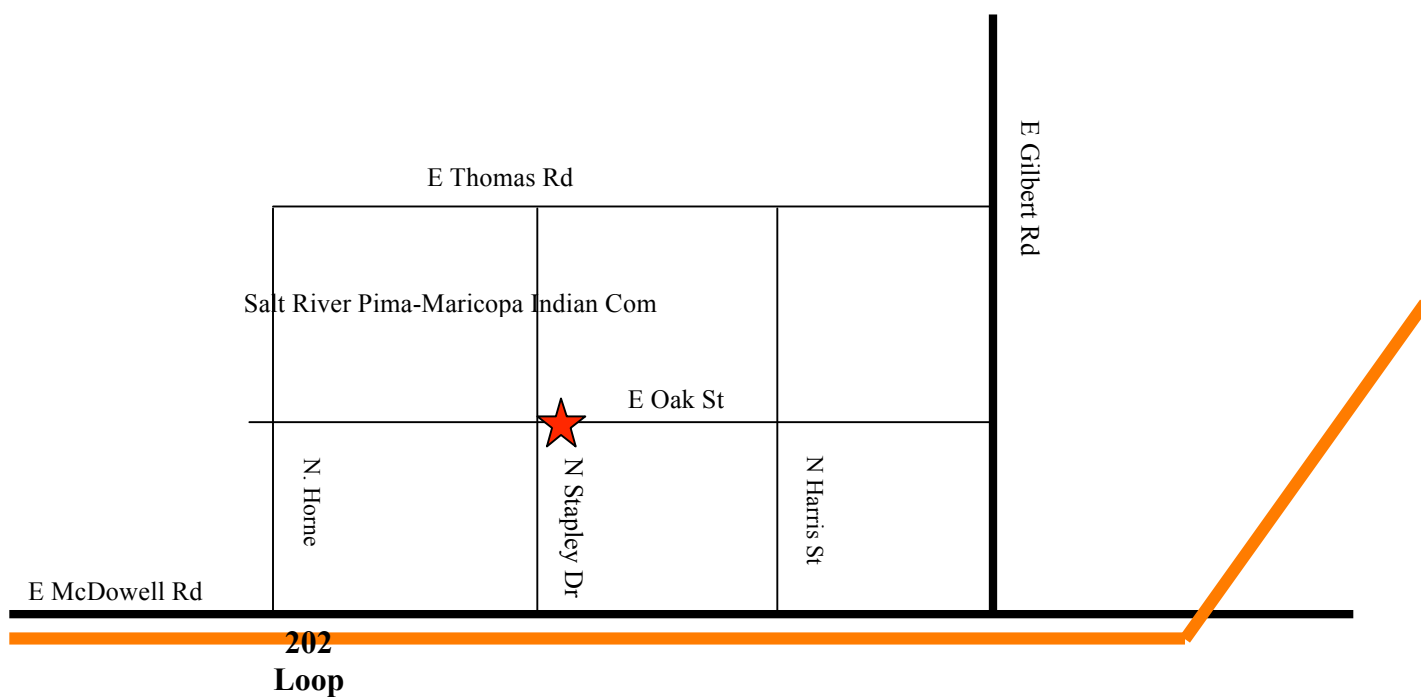

Indoor Volleyball

Boys and Girls Clubs of Greater Scottsdale, Lehi Branch

1231 E Oak St, Mesa AZ

Directions:

If coming from the west

- Take 202 east, exit on left on Gilbert Rd
- Take a left on McDowell Rd
- Take a right on Stapley Dr, until you hit Oak St

If coming from the 87 (Fountain Hills)

- Take 87 south to Gilbert Rd
- Exit right on McDowell Rd
- Take a right on Stapley Dr
- Right on Oak St