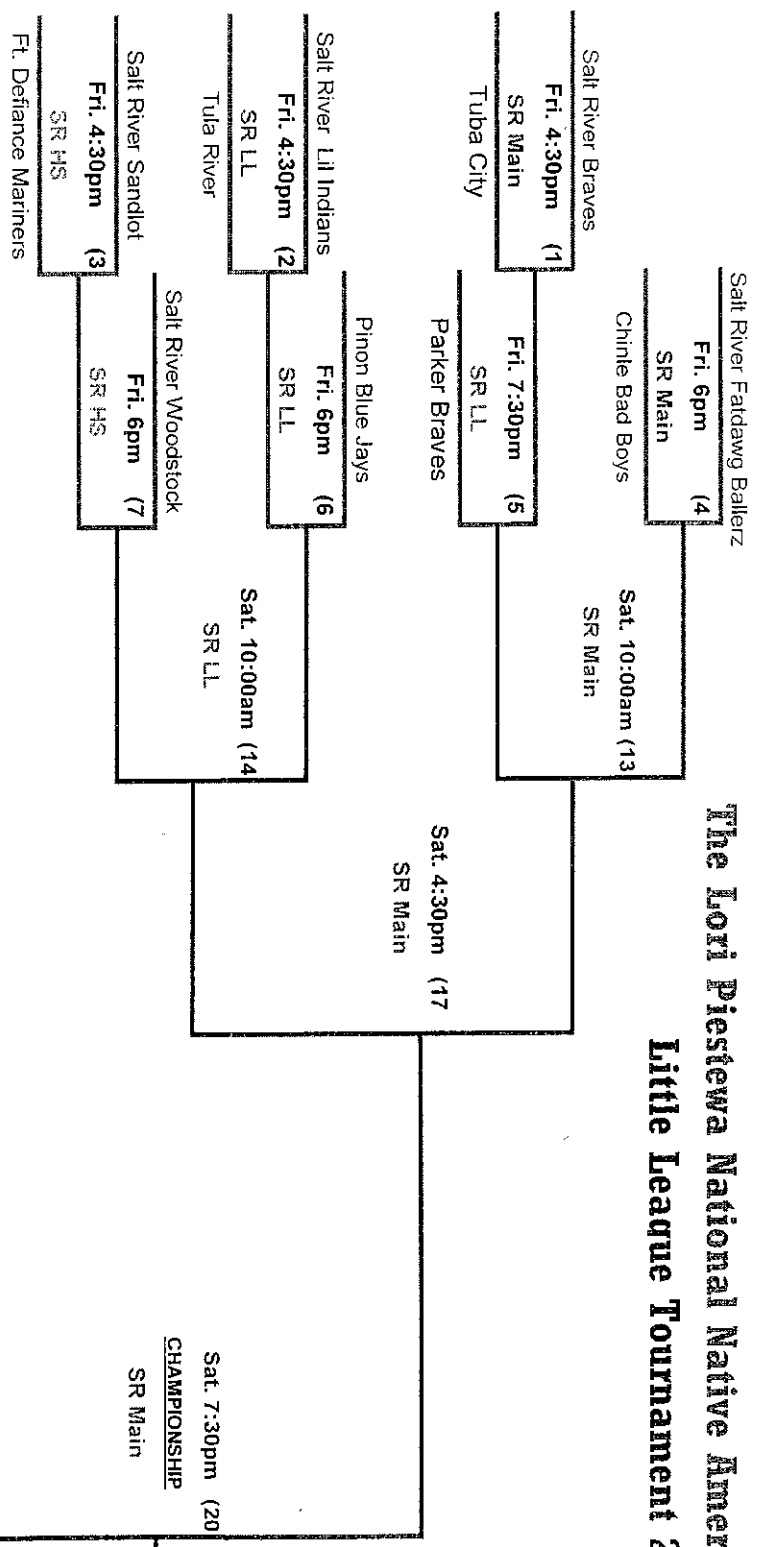

The Lori Picstewa National Native American Games Little League Tournament 2010

Loser's Bracket

SR (Main) Ball Field /SR Little League (LL) Field: 1880. N Longmore Rd. & McDowell
SR High School (HS) Field: 2847 N. Country Club Dr. & Chaparell Rd