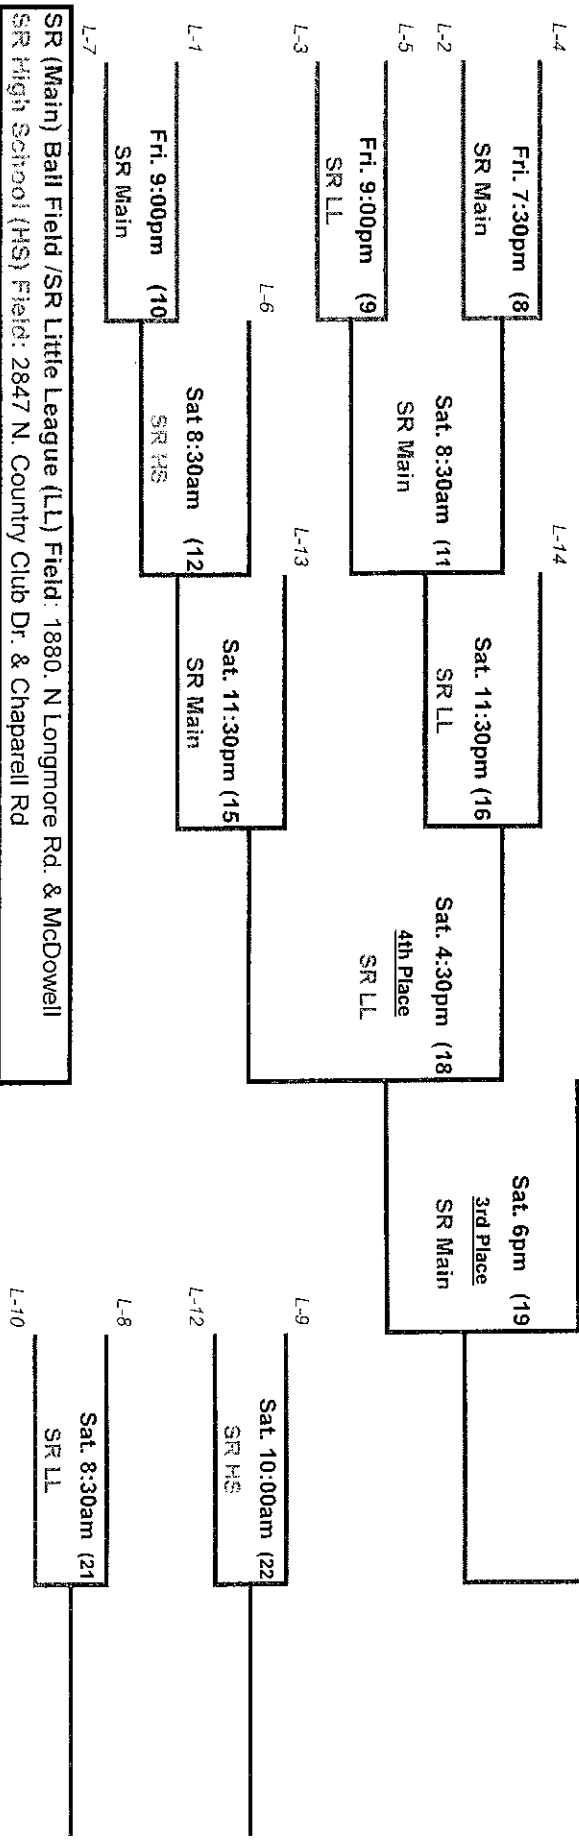

The Lori Picstewa National Native American Games Little League Tournament 2010

Loser's Bracket

SR (Main) Ball Field /SR Little League (LL) Field: 1880. N Longmore Rd. & McDowell
SR High School (HS) Field: 2847 N. Country Club Dr. & Chaparell Rd